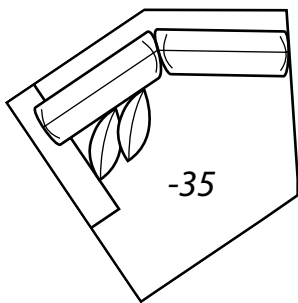

2062 SERIES DYO

Depth: 40" standard, 38" also available

Height: 39" standard, 43" also available

All dimensions are approximate.

Overall Height	Overall Depth	Inside Depth	Arm Height	Seat Height	Seat Cushion
39 or 43	40 or 38	25 or 23	25	21	HR
Standard: Loose Pillow Back / 19" Throw Pillows. Number of standard throw pillows represented in illustration.			40" depth standard. To order 38" depth, add /38 to product number. Example: 2062A-20/38		
39" height standard. To order 43" height, add T as prefix to product number. Example: T2062A-20					
Width measurements based on widest arm styles, the Panel/Sock Arm. Overall width is reduced with these arm options: Key Arm -1" per arm, Padded Track -2.5" per arm, Track & Modern Track -3" per arm. Seating area dimensions are not affected by arm choice.					

-41 Armless Loveseat
Outside: 48W Inside: 48W
COM: N

-51 Armless Chair
Outside: 27W Inside: 27W
COM: J

-43 Left Arm Loveseat

One Arm Loveseat
Outside: 59.5W
Inside: 51W
COM: T

-42 Right Arm Loveseat

-35 Left Arm Cuddle Chaise