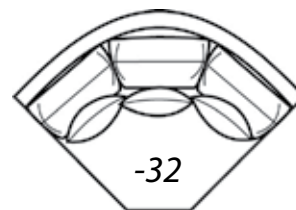

-32 Curved Corner

Outside: 72W
Inside: 17W
COM: N
Wall Depth: 50"