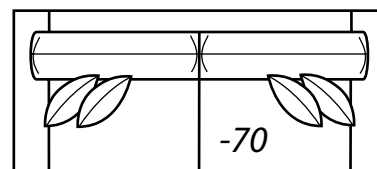

-70 Sofa
Outside: 89W Inside: 69W
COM: Y