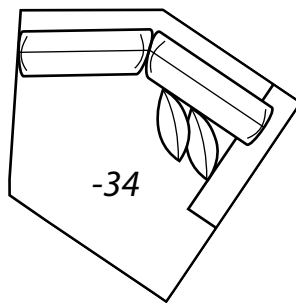

2062 SERIES DYO

Depth: 40" standard, 38" also available

Height: 39" standard, 43" also available

All dimensions are approximate.

Overall Height	Overall Depth	Inside Depth	Arm Height	Seat Height	Seat Cushion
39 or 43	40 or 38	25 or 23	25	21	HR
Standard: Loose Pillow Back / 19" Throw Pillows. Number of standard throw pillows represented in illustration.			40" depth standard. To order 38" depth, add /38 to product number. Example: 2062A-20/38		
39" height standard. To order 43" height, add T as prefix to product number. Example: T2062A-20					
Width measurements based on widest arm styles, the Panel/Sock Arm. Overall width is reduced with these arm options: Key Arm -1" per arm, Padded Track -2.5" per arm, Track & Modern Track -3" per arm. Seating area dimensions are not affected by arm choice.					

-29/38 Sleeper
Outside: 89W Inside: 70W
38" Depth Only
COM: Z

-27/38 Left Arm Sleeper

One Arm Sleeper
Outside: 81.5W
Inside: 72W
38" depth only
COM: Y

-26/38 Right Arm Sleeper

-21 Armless Sofa
Outside: 75W
Inside: 75W
COM: Q

-41 Armless Loveseat
Outside: 48W Inside: 48W
COM: N

-51 Armless Chair
Outside: 27W Inside: 27W
COM: J

-43 Left Arm Loveseat

One Arm Loveseat
Outside: 59.5W
Inside: 51W
COM: T

-42 Right Arm Loveseat

-35 Left Arm Cuddle Chaise

One Arm Cuddle Chaise

Outside Width: 71W
 Inside Width: 39W
 Outside Depth: 53D
 Inside Depth: 37D
 Wall Depth: 67
 COM: P

-34 Right Arm Cuddle Chaise

-32 Curved Corner

Outside: 72W
 Inside: 17W
 COM: N
 Wall Depth: 50"