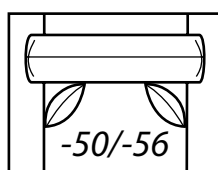

2062 SERIES DYO

Depth: 40" standard, 38" also available

Height: 39" standard, 43" also available

All dimensions are approximate.

Overall Height	Overall Depth	Inside Depth	Arm Height	Seat Height	Seat Cushion
39 or 43	40 or 38	25 or 23	25	21	HR
Standard: Loose Pillow Back / 19" Throw Pillows. Number of standard throw pillows represented in illustration.			40" depth standard. To order 38" depth, add /38 to product number. Example: 2062A-20/38		
39" height standard. To order 43" height, add T as prefix to product number. Example: T2062A-20					
Width measurements based on widest arm styles, the Panel/Sock Arm. Overall width is reduced with these arm options: Key Arm -1" per arm, Padded Track -2.5" per arm, Track & Modern Track -3" per arm. Seating area dimensions are not affected by arm choice.					

(D) Bun Foot

(G) Upholstered Base

2062 Series continued on the next page...

2062 SERIES continued

AVAILABLE ITEMS

Scale: 1/4" = 1' All dimensions are approximate.
Width measurements based on widest arm style.

-20 Sofa
Outside: 89W Inside: 69W
COM: Z

-80 Sofa
Outside: 98W Inside: 78W
COM: AB

-70 Sofa
Outside: 89W Inside: 69W
COM: Y

-40 Loveseat
Outside: 67W Inside: 47W
COM: U

-50 Chair
Outside: 50W Inside: 32W
COM: P

-56 Swivel Chair
(A or G Base Only)

-55 Ottoman
Outside: 18H 25D 39W
COM: F
Suggested Ottoman:
2061-55

-5X Chair
Outside: 43W Inside: 24W
COM: N
Suggested Ottoman:
2053-55

-28 Wedge Sofa
Outside: 107W Inside: 74W
COM: AC
Wall Depth: 50"