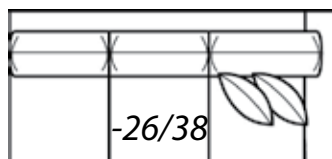

One Arm Sleeper
Outside: 81.5W
Inside: 72W
38" depth only
COM: Y

-26/38 Right Arm Sleeper