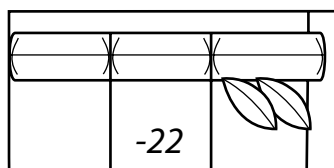

One Arm Sofa

Outside: 83.5W
Inside: 71W
COM: W

-22 Right Arm Sofa