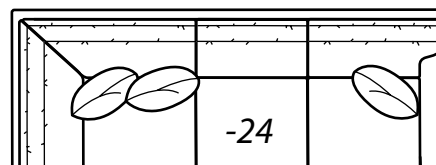

One Arm Corner Sofa
Outside: 109W
Inside: 84W
COM: Y

-24 Right Arm Corner Sofa