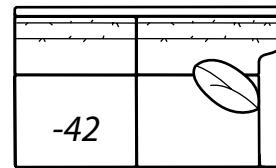

One Arm Loveseat
Outside: 68W
Inside: 61W
COM: N

-42 Right Arm Loveseat