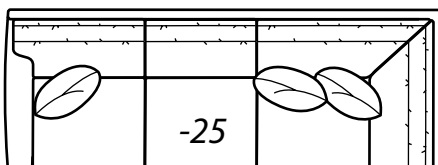

-25 Left Arm Corner Sofa

One Arm Corner Sofa
Outside: 109W
Inside: 84W
COM: Y