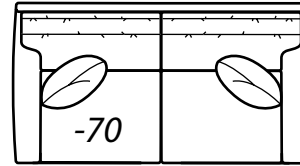

-70 Sofa
Outside: 74W Inside: 63W
COM: P