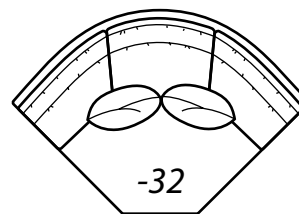

2100 TRADITIONAL Sectional

All dimensions are approximate.

Overall Height	Overall Depth	Inside Depth	Seat Height	Seat Cushion
36	40	23	19	UD
Standard: Loose Pillow Back / 19" Throw Pillows. Number of standard throw pillows represented in illustration.		Arm height: CASUAL, MODERN & TRANSITIONAL 24", TRADITIONAL 23"		
Width measurements based on widest arm style, the CASUAL. Overall width is reduced with these arm options: MODERN & TRANSITIONAL -1.5" per arm, TRADITIONAL -2" per arm. Seating area dimensions are not affected by arm choice.				

2100-20-TRADITIONAL Sofa

2100 Collection continued on the next page...

2100 continued

AVAILABLE ITEMS

Scale: 1/4" = 1' All dimensions are approximate.
Width measurements based on widest arm style.

COLLECTIONS

-31 Square Corner
Outside: 40W
Inside: 23W
COM: K

-63 Left Arm Chaise

One Arm Chaise
Outside: 38.5W 70D
Inside: 31W 53D
COM: L

-62 Right Arm Chaise

-32 Round Corner
Outside: 74W
Inside: 16W
Wall Depth: 52
COM: O