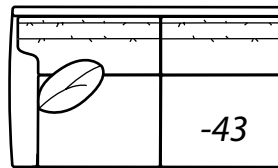

2100 TRADITIONAL Sectional

All dimensions are approximate.

Overall Height	Overall Depth	Inside Depth	Seat Height	Seat Cushion
36	40	23	19	UD
Standard: Loose Pillow Back / 19" Throw Pillows. Number of standard throw pillows represented in illustration.		Arm height: CASUAL, MODERN & TRANSITIONAL 24", TRADITIONAL 23"		
Width measurements based on widest arm style, the CASUAL. Overall width is reduced with these arm options: MODERN & TRANSITIONAL -1.5" per arm, TRADITIONAL -2" per arm. Seating area dimensions are not affected by arm choice.				

2100-20-TRADITIONAL Sofa

2100 Collection continued on the next page...

2100 continued

AVAILABLE ITEMS

Scale: 1/4" = 1' All dimensions are approximate.
Width measurements based on widest arm style.

COLLECTIONS

-20 Sofa
Outside: 93W Inside: 79W
COM: S

-10 Sofa
Outside: 84W Inside: 70W
COM: R

-70 Sofa
Outside: 74W Inside: 63W
COM: P

-50 Chair
Outside: 39W
Inside: 25W
COM: I

-40 Loveseat
Outside: 67W Inside: 53W
COM: P