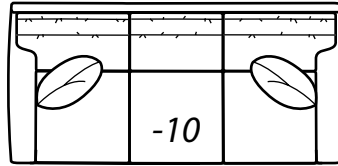

-10 Sofa
Outside: 84W Inside: 70W
COM: R