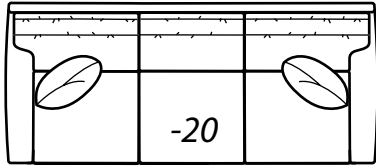

2100 TRADITIONAL Sectional

All dimensions are approximate.

Overall Height	Overall Depth	Inside Depth	Seat Height	Seat Cushion
36	40	23	19	UD
Standard: Loose Pillow Back / 19" Throw Pillows. Number of standard throw pillows represented in illustration.		Arm height: CASUAL, MODERN & TRANSITIONAL 24", TRADITIONAL 23"		
Width measurements based on widest arm style, the CASUAL. Overall width is reduced with these arm options: MODERN & TRANSITIONAL -1.5" per arm, TRADITIONAL -2" per arm. Seating area dimensions are not affected by arm choice.				

2100-20-TRADITIONAL Sofa

2100 Collection continued on the next page...

2100 continued

AVAILABLE ITEMS

Scale: 1/4" = 1' All dimensions are approximate.
Width measurements based on widest arm style.

COLLECTIONS