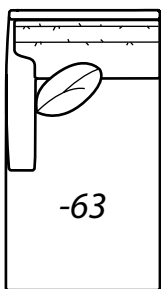

2100 TRADITIONAL Sectional

All dimensions are approximate.

Overall Height	Overall Depth	Inside Depth	Seat Height	Seat Cushion
36	40	23	19	UD
Standard: Loose Pillow Back / 19" Throw Pillows. Number of standard throw pillows represented in illustration.		Arm height: CASUAL, MODERN & TRANSITIONAL 24", TRADITIONAL 23"		
Width measurements based on widest arm style, the CASUAL. Overall width is reduced with these arm options: MODERN & TRANSITIONAL -1.5" per arm, TRADITIONAL -2" per arm. Seating area dimensions are not affected by arm choice.				

2100-20-TRADITIONAL Sofa

2100 Collection continued on the next page...

2100 continued

AVAILABLE ITEMS

Scale: 1/4" = 1' All dimensions are approximate.
Width measurements based on widest arm style.

COLLECTIONS

-43 Left Arm Loveseat

One Arm Loveseat
Outside: 68W
Inside: 61W
COM: N

-42 Right Arm Loveseat

-55 Ottoman
24W X 19D X 18H
COM: D

-23 Left Arm Sofa

One Arm Sofa
Outside: 97W
Inside: 90W
COM: R

-22 Right Arm Sofa

-31 Square Corner
Outside: 40W
Inside: 23W
COM: K

-63 Left Arm Chaise

One Arm Chaise
Outside: 38.5W 70D
Inside: 31W 53D
COM: L

-62 Right Arm Chaise

-32 Round Corner
Outside: 74W
Inside: 16W
Wall Depth: 52
COM: O