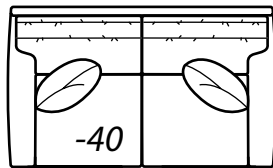

2100 TRADITIONAL Sectional

All dimensions are approximate.

Overall Height	Overall Depth	Inside Depth	Seat Height	Seat Cushion
36	40	23	19	UD
Standard: Loose Pillow Back / 19" Throw Pillows. Number of standard throw pillows represented in illustration.		Arm height: CASUAL, MODERN & TRANSITIONAL 24", TRADITIONAL 23"		
Width measurements based on widest arm style, the CASUAL. Overall width is reduced with these arm options: MODERN & TRANSITIONAL -1.5" per arm, TRADITIONAL -2" per arm. Seating area dimensions are not affected by arm choice.				

2100-20-TRADITIONAL Sofa

2100 Collection continued on the next page...

2100 continued

AVAILABLE ITEMS

Scale: 1/4" = 1' All dimensions are approximate.
Width measurements based on widest arm style.

COLLECTIONS

-20 Sofa
Outside: 93W Inside: 79W
COM: S

-10 Sofa
Outside: 84W Inside: 70W
COM: R

-70 Sofa
Outside: 74W Inside: 63W
COM: P

-50 Chair
Outside: 39W
Inside: 25W
COM: I

-40 Loveseat
Outside: 67W Inside: 53W
COM: P