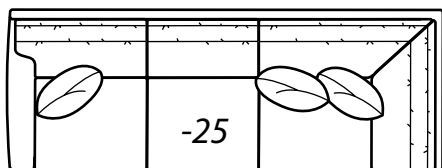

-25 Left Arm Corner Sofa

One Arm Corner Sofa
Outside: 109W
Inside: 84W
COM: Y