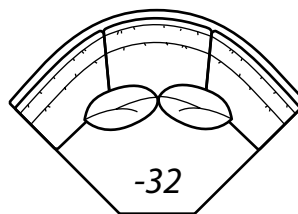

2100 TRADITIONAL Sectional

All dimensions are approximate.

Overall Height	Overall Depth	Inside Depth	Seat Height	Seat Cushion
36	40	23	19	UD
Standard: Loose Pillow Back / 19" Throw Pillows. Number of standard throw pillows represented in illustration.		Arm height: CASUAL, MODERN & TRANSITIONAL 24", TRADITIONAL 23"		
Width measurements based on widest arm style, the CASUAL. Overall width is reduced with these arm options: MODERN & TRANSITIONAL -1.5" per arm, TRADITIONAL -2" per arm. Seating area dimensions are not affected by arm choice.				

2100-20-TRADITIONAL Sofa

2100 Collection continued on the next page...

2100 continued

AVAILABLE ITEMS

Scale: 1/4" = 1' All dimensions are approximate.
Width measurements based on widest arm style.

COLLECTIONS

-31 Square Corner
Outside: 40W
Inside: 23W
COM: K

-63 Left Arm Chaise

One Arm Chaise
Outside: 38.5W 70D
Inside: 31W 53D
COM: L

-62 Right Arm Chaise

-32 Round Corner
Outside: 74W
Inside: 16W
Wall Depth: 52
COM: O