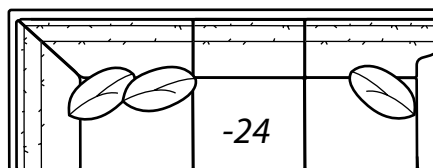

One Arm Corner Sofa
Outside: 109W
Inside: 84W
COM: Y

-24 Right Arm Corner Sofa