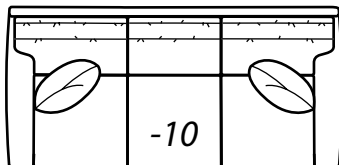

-10 Sofa
Outside: 84W Inside: 70W
COM: R