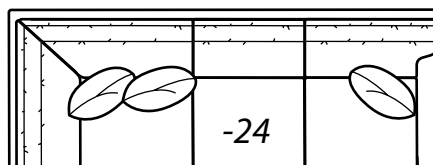

One Arm Corner Sofa
Outside: 109W
Inside: 84W
COM: Y

-24 Right Arm Corner Sofa