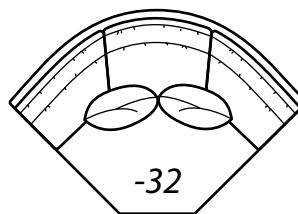

2100 TRADITIONAL Sectional

All dimensions are approximate.

Overall Height	Overall Depth	Inside Depth	Seat Height	Seat Cushion
36	40	23	19	UD
Standard: Loose Pillow Back / 19" Throw Pillows. Number of standard throw pillows represented in illustration.		Arm height: CASUAL, MODERN & TRANSITIONAL 24", TRADITIONAL 23"		
Width measurements based on widest arm style, the CASUAL. Overall width is reduced with these arm options: MODERN & TRANSITIONAL -1.5" per arm, TRADITIONAL -2" per arm. Seating area dimensions are not affected by arm choice.				

2100-20-TRADITIONAL Sofa

2100 Collection continued on the next page...

2100 continued

AVAILABLE ITEMS

Scale: 1/4" = 1' All dimensions are approximate.
Width measurements based on widest arm style.

COLLECTIONS

-31 Square Corner
Outside: 40W
Inside: 23W
COM: K

-63 Left Arm Chaise

One Arm Chaise
Outside: 38.5W 70D
Inside: 31W 53D
COM: L

-62 Right Arm Chaise

-32 Round Corner
Outside: 74W
Inside: 16W
Wall Depth: 52
COM: O

-51 Armless Chair
Outside: 29W
Inside: 29W
COM: H

-25 Left Arm Corner Sofa

One Arm Corner Sofa
Outside: 109W
Inside: 84W
COM: Y

-24 Right Arm Corner Sofa

HOW TO ORDER:

2 1 0 0

STYLE NUMBER

- [] [] -