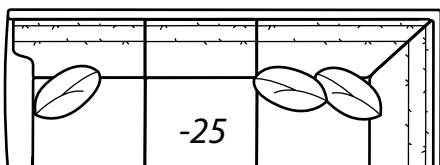

-25 Left Arm Corner Sofa

One Arm Corner Sofa
Outside: 109W
Inside: 84W
COM: Y