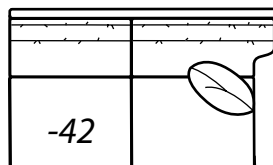

One Arm Loveseat
Outside: 68W
Inside: 61W
COM: N

-42 Right Arm Loveseat