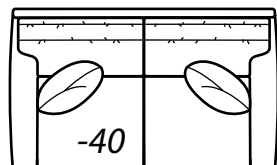

2100 TRADITIONAL Sectional

All dimensions are approximate.

Overall Height	Overall Depth	Inside Depth	Seat Height	Seat Cushion
36	40	23	19	UD
Standard: Loose Pillow Back / 19" Throw Pillows. Number of standard throw pillows represented in illustration.		Arm height: CASUAL, MODERN & TRANSITIONAL 24", TRADITIONAL 23"		
Width measurements based on widest arm style, the CASUAL. Overall width is reduced with these arm options: MODERN & TRANSITIONAL -1.5" per arm, TRADITIONAL -2" per arm. Seating area dimensions are not affected by arm choice.				

2100-20-TRADITIONAL Sofa

2100 Collection continued on the next page...

2100 continued

AVAILABLE ITEMS

Scale: 1/4" = 1' All dimensions are approximate.
Width measurements based on widest arm style.

COLLECTIONS

-20 Sofa
Outside: 93W Inside: 79W
COM: S

-10 Sofa
Outside: 84W Inside: 70W
COM: R

-70 Sofa
Outside: 74W Inside: 63W
COM: P

-50 Chair
Outside: 39W
Inside: 25W
COM: I

-40 Loveseat
Outside: 67W Inside: 53W
COM: P