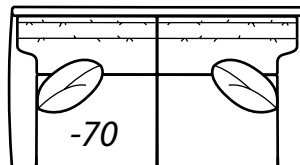

-70 Sofa
Outside: 74W Inside: 63W
COM: P