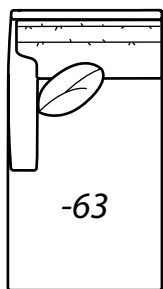

2100 TRADITIONAL Sectional

All dimensions are approximate.

Overall Height	Overall Depth	Inside Depth	Seat Height	Seat Cushion
36	40	23	19	UD
Standard: Loose Pillow Back / 19" Throw Pillows. Number of standard throw pillows represented in illustration.		Arm height: CASUAL, MODERN & TRANSITIONAL 24", TRADITIONAL 23"		
Width measurements based on widest arm style, the CASUAL. Overall width is reduced with these arm options: MODERN & TRANSITIONAL -1.5" per arm, TRADITIONAL -2" per arm. Seating area dimensions are not affected by arm choice.				

2100-20-TRADITIONAL Sofa

2100 Collection continued on the next page...

2100 continued

AVAILABLE ITEMS

Scale: 1/4" = 1' All dimensions are approximate.
Width measurements based on widest arm style.

COLLECTIONS

-43 Left Arm Loveseat

One Arm Loveseat
Outside: 68W
Inside: 61W
COM: N

-42 Right Arm Loveseat

-55 Ottoman
24W X 19D X 18H
COM: D

-23 Left Arm Sofa

One Arm Sofa
Outside: 97W
Inside: 90W
COM: R

-22 Right Arm Sofa

-31 Square Corner
Outside: 40W
Inside: 23W
COM: K

-63 Left Arm Chaise

One Arm Chaise
Outside: 38.5W 70D
Inside: 31W 53D
COM: L

-62 Right Arm Chaise

-32 Round Corner
Outside: 74W
Inside: 16W
Wall Depth: 52
COM: O