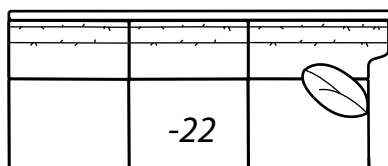

-43 Left Arm Loveseat

One Arm Loveseat
Outside: 68W
Inside: 61W
COM: N

-42 Right Arm Loveseat

-55 Ottoman
24W X 19D X 18H
COM: D

-23 Left Arm Sofa

One Arm Sofa
Outside: 97W
Inside: 90W
COM: R

-22 Right Arm Sofa