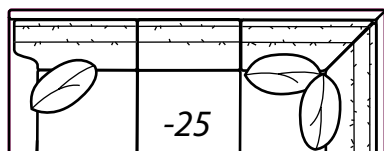

One Arm Corner Sofa
Outside: 94W
Inside: 72W
COM: U

-25 Left Arm Corner Sofa