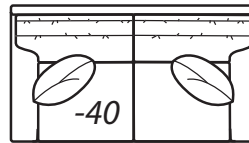

2200 Metro Collection

BIG Comfort
for Small Spaces

Step 1: Select style

**2200
BEACON HILL**

*Reduces outside width
by 2.5" per arm*

**2200
HYDE PARK**

*Reduces outside width
by 3" per arm*

**2200
LAGUNA**

*Reduces outside width
by 3.5" per arm*

**2200
NEWPORT**

**2200
SOHO**

*Reduces outside width
by 3.5" per arm*

Step 2: Select items

-20 Sofa

Outside: 90W Inside: 76W
COM: R

-70 Sofa

Outside: 81W Inside: 67W
COM: O

-40 Loveseat

Outside: 65W Inside: 51W
COM: N

-50 Chair

-56 Swivel Chair
-58 Swivel Glider
Outside: 36W Inside: 21W
COM: H

-28 Sofa

Outside: 117W Inside: 82W
COM: U

**-31 Square
Corner**