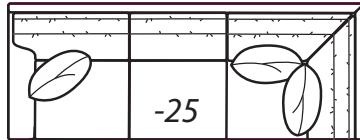

**One Arm
Chaise**
Outside: 33W
Inside: 26
Overall Depth: 64.5
COM: L

**-62 Right
Arm Chaise**

Scale: 1/4" = 1' All dimensions listed are approximate.

2200 Collection

Overall Height	Overall Depth	Inside Depth	Seat Height	Seat Cushion
34.5	36	21	18	UD

Standard: Loose Pillow Back / 19" Throw Pillows. Number of standard throw pillows represented in illustration.

Arm height: BEACON HILL 23", HYDE PARK & LAGUNA 23.5", NEWPORT 24", SOHO 24.5"

Width measurements based on widest arm style, the NEWPORT. Overall width is reduced with these arm options: BEACON HILL -2.5" per arm, HYDE PARK -3" per arm, LAGUNA & SOHO -3.5" per arm. Seating area dimensions are not affected by arm choice.