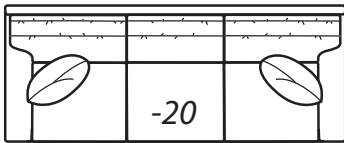

2200 Metro Collection

BIG Comfort
for Small Spaces

Step 1: Select style

**2200
BEACON HILL**

*Reduces outside width
by 2.5" per arm*

**2200
HYDE PARK**

*Reduces outside width
by 3" per arm*

**2200
LAGUNA**

*Reduces outside width
by 3.5" per arm*

**2200
NEWPORT**

**2200
SOHO**

*Reduces outside width
by 3.5" per arm*

Step 2: Select items

-20 Sofa

Outside: 90W Inside: 76W
COM: R

-70 Sofa

Outside: 81W Inside: 67W
COM: O

-40 Loveseat

Outside: 65W Inside: 51W
COM: N

-50 Chair

-56 Swivel Chair
-58 Swivel Glider
Outside: 36W Inside: 21W
COM: H

-28 Sofa

Outside: 117W Inside: 82W
COM: U

**-31 Square
Corner**

**One Arm
Chaise**
Outside: 33W
Inside: 26
Overall Depth: 64.5
COM: L

**-62 Right
Arm Chaise**

Scale: 1/4" = 1' All dimensions listed are approximate.

2200 Collection

Overall Height	Overall Depth	Inside Depth	Seat Height	Seat Cushion
34.5	36	21	18	UD