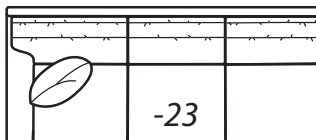

Standard: Loose Pillow Back / 19" Throw Pillows. Number of standard throw pillows represented in illustration.

Arm height: BEACON HILL 23", HYDE PARK & LAGUNA 23.5", NEWPORT 24", SOHO 24.5"

Width measurements based on widest arm style, the NEWPORT. Overall width is reduced with these arm options: BEACON HILL -2.5" per arm, HYDE PARK -3" per arm, LAGUNA & SOHO -3.5" per arm. Seating area dimensions are not affected by arm choice.

-25 Left Arm Corner Sofa

One Arm Corner Sofa

Outside: 94W
Inside: 72W
COM: U

-24 Right Arm Corner Sofa

-51 Armless Chair

Outside: 25W Inside: 25W
COM: F

-23 Left Arm Sofa

One Arm Sofa