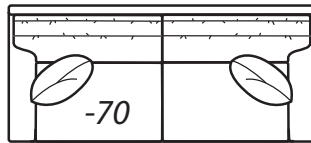

2200 Metro Collection

BIG Comfort
for Small Spaces

Step 1: Select style

**2200
BEACON HILL**

*Reduces outside width
by 2.5" per arm*

**2200
HYDE PARK**

*Reduces outside width
by 3" per arm*

**2200
LAGUNA**

*Reduces outside width
by 3.5" per arm*

**2200
NEWPORT**

**2200
SOHO**

*Reduces outside width
by 3.5" per arm*

Step 2: Select items

-20 Sofa

Outside: 90W Inside: 76W
COM: R

-70 Sofa

Outside: 81W Inside: 67W
COM: O

-40 Loveseat

Outside: 65W Inside: 51W
COM: N

-50 Chair

-56 Swivel Chair
-58 Swivel Glider
Outside: 36W Inside: 21W
COM: H

-28 Sofa

Outside: 117W Inside: 82W
COM: U

**-31 Square
Corner**

**One Arm
Chaise**
Outside: 33W
Inside: 26
Overall Depth: 64.5
COM: L

**-62 Right
Arm Chaise**

Scale: 1/4" = 1' All dimensions listed are approximate.

2200 Collection

Overall Height	Overall Depth	Inside Depth	Seat Height	Seat Cushion
34.5	36	21	18	UD