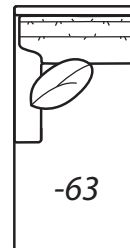

Outside: 81W Inside: 67W
COM: O

-40 Loveseat

Outside: 65W Inside: 51W
COM: N

-50 Chair

-56 Swivel Chair
-58 Swivel Glider
Outside: 36W Inside: 21W
COM: H

-28 Sofa

Outside: 117W Inside: 82W
COM: U

**-31 Square
Corner**

Outside: 36W
Inside: 21W
COM: J

-55

-55 Ottoman
24W X 20D X 17H
COM: C

-43 Left Arm Loveseat

**One Arm
Loveseat**

Outside: 58W
Inside: 51
COM: L

-42 Right Arm Loveseat

**-63 Left
Arm Chaise**

**One Arm
Chaise**
Outside: 33W
Inside: 26
Overall Depth: 64.5
COM: L

**-62 Right
Arm Chaise**

Scale: 1/4" = 1' All dimensions listed are approximate.

2200 Collection

Overall Height	Overall Depth	Inside Depth	Seat Height	Seat Cushion
34.5	36	21	18	UD

Standard: Loose Pillow Back / 19" Throw Pillows. Number of standard throw pillows represented in illustration.

Arm height: BEACON HILL 23", HYDE PARK & LAGUNA 23.5", NEWPORT 24", SOHO 24.5"

Width measurements based on widest arm style, the NEWPORT. Overall width is reduced with these arm options: BEACON HILL -2.5" per arm, HYDE PARK -3" per arm, LAGUNA & SOHO -3.5" per arm. Seating area dimensions are not affected by arm choice.