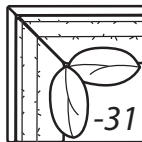

*Reduces outside width
by 3.5" per arm*

**2200
NEWPORT**

**2200
SOHO**

*Reduces outside width
by 3.5" per arm*

Step 2: Select items

-20 Sofa

Outside: 90W Inside: 76W
COM: R

-70 Sofa

Outside: 81W Inside: 67W
COM: O

-40 Loveseat

Outside: 65W Inside: 51W
COM: N

-50 Chair

-56 Swivel Chair
-58 Swivel Glider
Outside: 36W Inside: 21W
COM: H

-28 Sofa

Outside: 117W Inside: 82W
COM: U

**-31 Square
Corner**

Outside: 36W
Inside: 21W
COM: J

-55

-55 Ottoman
24W X 20D X 17H
COM: C

-43 Left Arm Loveseat

**One Arm
Loveseat**

Outside: 58W
Inside: 51
COM: L

-42 Right Arm Loveseat

**-63 Left
Arm Chaise**

**One Arm
Chaise**
Outside: 33W
Inside: 26
Overall Depth: 64.5
COM: L

**-62 Right
Arm Chaise**

Scale: 1/4" = 1' All dimensions listed are approximate.

2200 Collection

Overall Height	Overall Depth	Inside Depth	Seat Height	Seat Cushion
34.5	36	21	18	UD