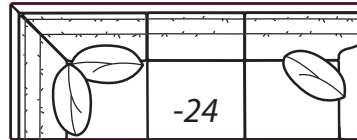

One Arm Corner Sofa

Outside: 94W
Inside: 72W
COM: U

-24 Right Arm Corner Sofa

Outside: 25W Inside: 25W
COM: F