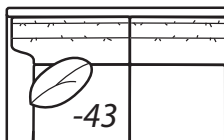

Outside: 81W Inside: 67W
COM: O

-40 Loveseat

Outside: 65W Inside: 51W
COM: N

-50 Chair

-56 Swivel Chair
-58 Swivel Glider
Outside: 36W Inside: 21W
COM: H

-28 Sofa

Outside: 117W Inside: 82W
COM: U

**-31 Square
Corner**

Outside: 36W
Inside: 21W
COM: J

-55

-55 Ottoman
24W X 20D X 17H
COM: C

-43 Left Arm Loveseat

**One Arm
Loveseat**

Outside: 58W
Inside: 51
COM: L

-42 Right Arm Loveseat

**-63 Left
Arm Chaise**

**One Arm
Chaise**
Outside: 33W
Inside: 26
Overall Depth: 64.5
COM: L

**-62 Right
Arm Chaise**

Scale: 1/4" = 1' All dimensions listed are approximate.

2200 Collection

Overall Height	Overall Depth	Inside Depth	Seat Height	Seat Cushion
34.5	36	21	18	UD

Standard: Loose Pillow Back / 19" Throw Pillows. Number of standard throw pillows represented in illustration.

Arm height: BEACON HILL 23", HYDE PARK & LAGUNA 23.5", NEWPORT 24", SOHO 24.5"

Width measurements based on widest arm style, the NEWPORT. Overall width is reduced with these arm options: BEACON HILL -2.5" per arm, HYDE PARK -3" per arm, LAGUNA & SOHO -3.5" per arm. Seating area dimensions are not affected by arm choice.