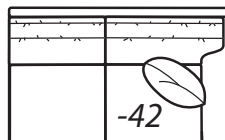

Outside: 81W Inside: 67W
COM: O

-40 Loveseat

Outside: 65W Inside: 51W
COM: N

-50 Chair

-56 Swivel Chair
-58 Swivel Glider
Outside: 36W Inside: 21W
COM: H

-28 Sofa

Outside: 117W Inside: 82W
COM: U

**-31 Square
Corner**

Outside: 36W
Inside: 21W
COM: J

-55

-55 Ottoman
24W X 20D X 17H
COM: C

-43 Left Arm Loveseat

**One Arm
Loveseat**

Outside: 58W
Inside: 51
COM: L

-42 Right Arm Loveseat

**-63 Left
Arm Chaise**

**One Arm
Chaise**
Outside: 33W
Inside: 26
Overall Depth: 64.5
COM: L

**-62 Right
Arm Chaise**

Scale: 1/4" = 1' All dimensions listed are approximate.

2200 Collection

Overall Height	Overall Depth	Inside Depth	Seat Height	Seat Cushion
34.5	36	21	18	UD

Standard: Loose Pillow Back / 19" Throw Pillows. Number of standard throw pillows represented in illustration.

Arm height: BEACON HILL 23", HYDE PARK & LAGUNA 23.5", NEWPORT 24", SOHO 24.5"

Width measurements based on widest arm style, the NEWPORT. Overall width is reduced with these arm options: BEACON HILL -2.5" per arm, HYDE PARK -3" per arm, LAGUNA & SOHO -3.5" per arm. Seating area dimensions are not affected by arm choice.