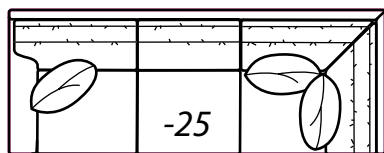

COLLECTIONS

All dimensions are approximate.

Overall Height	Overall Depth	Inside Depth	Seat Height	Seat Cushion
34.5	36	21	18	UD
Standard: Loose Pillow Back / 19" Throw Pillows. Number of standard throw pillows represented in illustration.		Arm height: BEACON HILL 23", LAGUNA 23.5", NEWPORT 24", SOHO 24.5"		
Width measurements based on widest arm style, the NEWPORT. Overall width is reduced with these arm options: BEACON HILL -2.5" per arm, LAGUNA & SOHO -3.5" per arm. Seating area dimensions are not affected by arm choice.				

2200-20-LAGUNA Sofa

2200 Collection continued on the next page...

2200 continued

AVAILABLE ITEMS

Scale: 1/4" = 1' All dimensions are approximate.
Width measurements based on widest arm style.

COLLECTIONS

-20 Sofa
Outside: 90W Inside: 76W
COM: R

-70 Sofa
Outside: 81W Inside: 67W
COM: O

-40 Loveseat
Outside: 65W Inside: 51W
COM: N

-28 Sofa
Outside: 117W Inside: 82W
COM: U

-50 Chair
-56 Swivel Chair
-58 Swivel Glider
Outside: 36W Inside: 21W
COM: H

-55 Ottoman
24W X 20D X 17H
COM: C

-31 Square Corner
Outside: 36W
Inside: 21W
COM: J

-25 Left Arm Corner Sofa

One Arm Corner Sofa
Outside: 94W
Inside: 72W
COM: U

-24 Right Arm Corner Sofa

-32 Round Corner
Outside: 73W
Inside: 16W
Wall Depth: 51"
COM: J