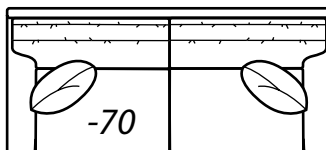

COLLECTIONS

All dimensions are approximate.

Overall Height	Overall Depth	Inside Depth	Seat Height	Seat Cushion
34.5	36	21	18	UD
Standard: Loose Pillow Back / 19" Throw Pillows. Number of standard throw pillows represented in illustration.		Arm height: BEACON HILL 23", LAGUNA 23.5", NEWPORT 24", SOHO 24.5"		
Width measurements based on widest arm style, the NEWPORT. Overall width is reduced with these arm options: BEACON HILL -2.5" per arm, LAGUNA & SOHO -3.5" per arm. Seating area dimensions are not affected by arm choice.				

2200-20-LAGUNA Sofa

2200 Collection continued on the next page...

2200 continued

AVAILABLE ITEMS

Scale: 1/4" = 1' All dimensions are approximate.
Width measurements based on widest arm style.

COLLECTIONS

-20 Sofa
Outside: 90W Inside: 76W
COM: R

-70 Sofa
Outside: 81W Inside: 67W
COM: O

-40 Loveseat
Outside: 65W Inside: 51W
COM: N

-28 Sofa
Outside: 117W Inside: 82W
COM: U

-50 Chair
-56 Swivel Chair
-58 Swivel Glider
Outside: 36W Inside: 21W
COM: H