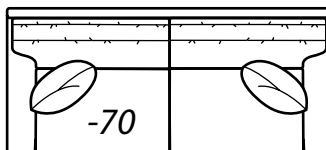

**2200  
SOHO**  
*Reduces outside width  
by 3.5" per arm*

2200-70 LAGUNA Sofa

2200 SOHO Sectional

COLLECTIONS

All dimensions are approximate.

Overall Height	Overall Depth	Inside Depth	Seat Height	Seat Cushion
34.5	36	21	18	UD
Standard: Loose Pillow Back / 19" Throw Pillows. Number of standard throw pillows represented in illustration.		Arm height: BEACON HILL 23", LAGUNA 23.5", NEWPORT 24", SOHO 24.5"		
Width measurements based on widest arm style, the NEWPORT. Overall width is reduced with these arm options: BEACON HILL -2.5" per arm, LAGUNA & SOHO -3.5" per arm. Seating area dimensions are not affected by arm choice.				

## AVAILABLE ITEMS

Scale: 1/4" = 1' All dimensions are approximate.  
Width measurements based on widest arm style.

COLLECTIONS

**-20 Sofa**  
Outside: 90W Inside: 76W  
COM: R

**-70 Sofa**  
Outside: 81W Inside: 67W  
COM: O