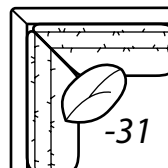

-31 Corner
Outside: 41W
Inside: 24W
COM: L