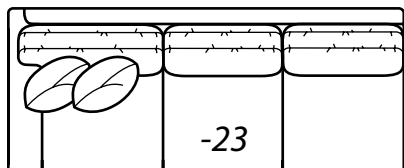

-23 Left Arm Sofa

One Arm Sofa
Outside: 99.5W
Inside: 91W
COM: T