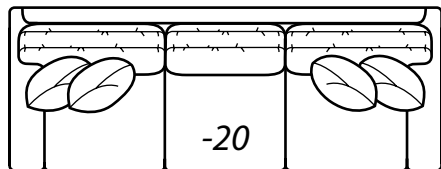

Standard: Loose Pillow Back / 19" Throw Pillows. Number of standard throw pillows represented in illustration. 41" depth standard. To order 45" depth, add LUXE to product number. Example: 2300-20 CHILL LUXE. Extra charge applies for LUXE depth.

Width measurements based on widest arm styles, the CHILL, URBANE & VINTAGE. Overall width is reduced with these arm options: ENDURE -3.5" per arm, MOD -2.25" per arm, PURE -2.75" per arm. Seating area dimensions are not affected by arm choice.

2300 Collection continued on the next page...

2300 continued

AVAILABLE ITEMS

Scale: 1/4" = 1' All dimensions are approximate.
Width measurements based on widest arm style.

COLLECTIONS

-20 Sofa
Outside: 108.5W Inside: 91W
COM: W