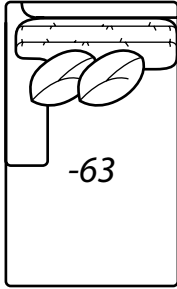

2300 Collection continued on the next page...

2300 continued

AVAILABLE ITEMS

Scale: 1/4" = 1' All dimensions are approximate.
Width measurements based on widest arm style.

COLLECTIONS

-20 Sofa
Outside: 108.5W Inside: 91W
COM: W

-34 Right Arm Cuddle Chaise

-51 Armless Chair
Outside: 30W
Inside: 30W
COM: G

-31 Corner
Outside: 41W
Inside: 24W
COM: L

-23 Left Arm Sofa

One Arm Sofa
Outside: 99.5W
Inside: 91W
COM: T

-22 Right Arm Sofa

-41 Armless Loveseat
Outside: 60W Inside: 60W
COM: N

-25 Left Arm Corner Sofa

One Arm Corner Sofa

Outside: 110.5W

Inside: 85W

COM: Z

For Luxe option, add 4" to outside and inside widths on -24 & -25

-24 Right Arm Corner Sofa

-63 Left Arm Chaise

One Arm Chaise

Outside: 43W 71D

Inside: 31W 54D

COM: L

-62 Right Arm Chaise

-43 Left Arm Loveseat

One Arm Loveseat

Outside: 69.5W