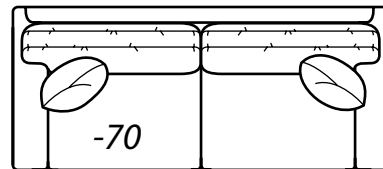

2300 Collection continued on the next page...

2300 continued

AVAILABLE ITEMS

Scale: 1/4" = 1' All dimensions are approximate.
Width measurements based on widest arm style.

COLLECTIONS

-20 Sofa
Outside: 108.5W Inside: 91W
COM: W

-40 Loveseat
Outside: 78.5W Inside: 61W
COM: Q

-70 Sofa
Outside: 94.5W Inside: 77W
COM: S

-50 Chair
-56 Swivel Chair
(-56 available 41" Depth Only)
Outside: 40.5W
Inside: 23W
COM: H

-55 Ottoman
32W x 22D x 17H
COM: E