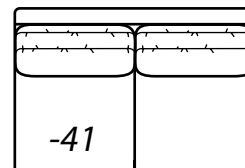

2300 Collection continued on the next page...

2300 continued

AVAILABLE ITEMS

Scale: 1/4" = 1' All dimensions are approximate.
Width measurements based on widest arm style.

COLLECTIONS

-20 Sofa
Outside: 108.5W Inside: 91W
COM: W

-34 Right Arm Cuddle Chaise

-51 Armless Chair
Outside: 30W
Inside: 30W
COM: G

-31 Corner
Outside: 41W
Inside: 24W
COM: L

-23 Left Arm Sofa

One Arm Sofa
Outside: 99.5W
Inside: 91W
COM: T

-22 Right Arm Sofa

-41 Armless Loveseat
Outside: 60W Inside: 60W
COM: N