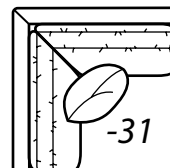

-31 Corner
Outside: 41W
Inside: 24W
COM: L