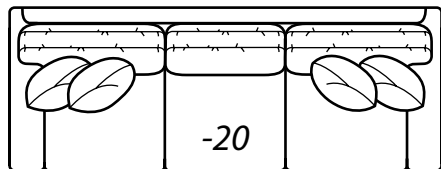

**2300 PURE**

*Reduces outside width by 2.75" per arm*

**2300 URBANE**

**2300 VINTAGE**

All dimensions are approximate.

Overall Height	Overall Depth	Inside Depth	Arm Height	Seat Height	Seat Cushion
37	41 or 45	24 or 28	25	18	UD
Standard: Loose Pillow Back / 19" Throw Pillows. Number of standard throw pillows represented in illustration.			41" depth standard. To order 45" depth, add LUXE to product number. Example: 2300-20 CHILL LUXE. Extra charge applies for LUXE depth.		
Width measurements based on widest arm styles, the CHILL, URBANE & VINTAGE. Overall width is reduced with these arm options: ENDURE -3.5" per arm, MOD -2.25" per arm, PURE -2.75" per arm. Seating area dimensions are not affected by arm choice.					

## AVAILABLE ITEMS

Scale: 1/4" = 1' All dimensions are approximate.  
Width measurements based on widest arm style.

COLLECTIONS

**-20 Sofa**  
Outside: 108.5W Inside: 91W  
COM: W

**-40 Loveseat**  
Outside: 78.5W Inside: 61W  
COM: Q