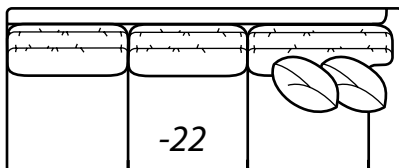

One Arm Sofa
Outside: 99.5W
Inside: 91W
COM: T

-22 Right Arm Sofa