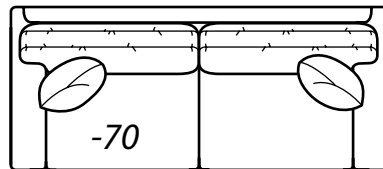

## AVAILABLE ITEMS

Scale: 1/4" = 1' All dimensions are approximate.  
Width measurements based on widest arm style.

COLLECTIONS

**-20 Sofa**  
Outside: 108.5W Inside: 91W  
COM: W

**-40 Loveseat**  
Outside: 78.5W Inside: 61W  
COM: Q