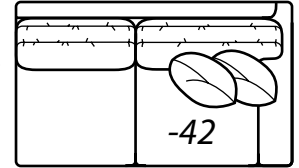

## AVAILABLE ITEMS

Scale: 1/4" = 1' All dimensions are approximate.  
Width measurements based on widest arm style.

COLLECTIONS

**-20 Sofa**  
Outside: 108.5W Inside: 91W  
COM: W

**-40 Loveseat**  
Outside: 78.5W Inside: 61W  
COM: Q

**-24 Right Arm Corner Sofa**

**-63 Left Arm Chaise**

**One Arm Chaise**

Outside: 43W 71D

Inside: 31W 54D

COM: L

**-62 Right Arm Chaise**

**-43 Left Arm Loveseat**

**One Arm Loveseat**

Outside: 69.5W

Inside: 61W

COM: O

**-42 Right Arm Loveseat**

**HOW TO ORDER:**

-

STYLE NUMBER