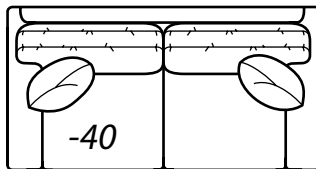

**2300 PURE**

*Reduces outside width by 2.75" per arm*

**2300 URBANE**

**2300 VINTAGE**

All dimensions are approximate.

Overall Height	Overall Depth	Inside Depth	Arm Height	Seat Height	Seat Cushion
37	41 or 45	24 or 28	25	18	UD
Standard: Loose Pillow Back / 19" Throw Pillows. Number of standard throw pillows represented in illustration.			41" depth standard. To order 45" depth, add LUXE to product number. Example: 2300-20 CHILL LUXE. Extra charge applies for LUXE depth.		
Width measurements based on widest arm styles, the CHILL, URBANE & VINTAGE. Overall width is reduced with these arm options: ENDURE -3.5" per arm, MOD -2.25" per arm, PURE -2.75" per arm. Seating area dimensions are not affected by arm choice.					

## AVAILABLE ITEMS

Scale: 1/4" = 1' All dimensions are approximate.  
Width measurements based on widest arm style.

COLLECTIONS

**-20 Sofa**  
Outside: 108.5W Inside: 91W  
COM: W

**-40 Loveseat**  
Outside: 78.5W Inside: 61W  
COM: Q