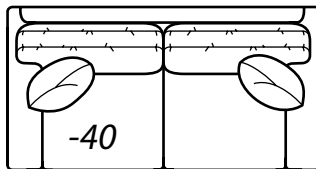

2300 Collection continued on the next page...

2300 continued

AVAILABLE ITEMS

Scale: 1/4" = 1' All dimensions are approximate.
Width measurements based on widest arm style.

COLLECTIONS

-20 Sofa
Outside: 108.5W Inside: 91W
COM: W