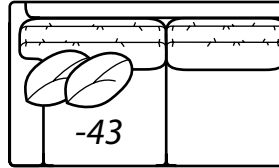

One Arm Chaise

Outside: 43W 71D

Inside: 31W 54D

COM: L

-62 Right Arm Chaise

-43 Left Arm Loveseat

One Arm Loveseat

Outside: 69.5W