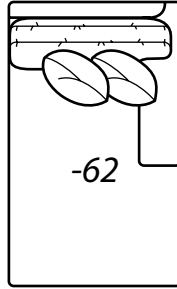

2300 Collection continued on the next page...

2300 continued

AVAILABLE ITEMS

Scale: 1/4" = 1' All dimensions are approximate.
Width measurements based on widest arm style.

COLLECTIONS

-20 Sofa
Outside: 108.5W Inside: 91W
COM: W

-34 Right Arm Cuddle Chaise

-51 Armless Chair
Outside: 30W
Inside: 30W
COM: G

-31 Corner
Outside: 41W
Inside: 24W
COM: L

-23 Left Arm Sofa

One Arm Sofa
Outside: 99.5W
Inside: 91W
COM: T

-22 Right Arm Sofa

-41 Armless Loveseat
Outside: 60W Inside: 60W
COM: N

-25 Left Arm Corner Sofa

One Arm Corner Sofa

Outside: 110.5W

Inside: 85W

COM: Z

For Luxe option, add 4" to outside and inside widths on -24 & -25

-24 Right Arm Corner Sofa

-63 Left Arm Chaise

One Arm Chaise

Outside: 43W 71D

Inside: 31W 54D

COM: L

-62 Right Arm Chaise

-43 Left Arm Loveseat

One Arm Loveseat

Outside: 69.5W