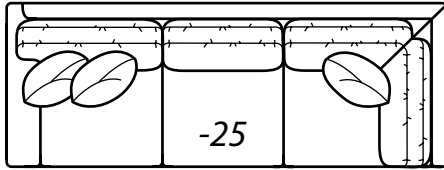

-34 Right Arm Cuddle Chaise

-51 Armless Chair
Outside: 30W
Inside: 30W
COM: G

-31 Corner
Outside: 41W
Inside: 24W
COM: L

-23 Left Arm Sofa

One Arm Sofa
Outside: 99.5W
Inside: 91W
COM: T

-22 Right Arm Sofa

-41 Armless Loveseat
Outside: 60W Inside: 60W
COM: N