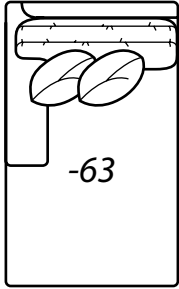

2300 Collection continued on the next page...

2300 continued

AVAILABLE ITEMS

Scale: 1/4" = 1' All dimensions are approximate.
Width measurements based on widest arm style.

COLLECTIONS

-20 Sofa
Outside: 108.5W Inside: 91W
COM: W

-34 Right Arm Cuddle Chaise

-51 Armless Chair
Outside: 30W
Inside: 30W
COM: G

-31 Corner
Outside: 41W
Inside: 24W
COM: L

-23 Left Arm Sofa

One Arm Sofa
Outside: 99.5W
Inside: 91W
COM: T

-22 Right Arm Sofa

-41 Armless Loveseat
Outside: 60W Inside: 60W
COM: N

-25 Left Arm Corner Sofa

One Arm Corner Sofa

Outside: 110.5W

Inside: 85W

COM: Z

For Luxe option, add 4" to outside and inside widths on -24 & -25

-24 Right Arm Corner Sofa

-63 Left Arm Chaise

One Arm Chaise

Outside: 43W 71D

Inside: 31W 54D

COM: L

-62 Right Arm Chaise

-43 Left Arm Loveseat

One Arm Loveseat

Outside: 69.5W