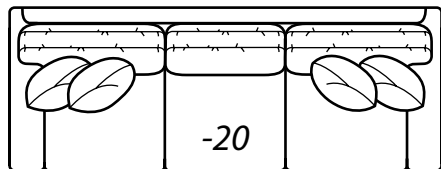

All dimensions are approximate.

Overall Height	Overall Depth	Inside Depth	Arm Height	Seat Height	Seat Cushion
37	41 or 45	24 or 28	25	18	UD

Standard: Loose Pillow Back / 19" Throw Pillows. Number of standard throw pillows represented in illustration. 41" depth standard. To order 45" depth, add LUXE to product number. Example: 2300-20 CHILL LUXE. Extra charge applies for LUXE depth.

Width measurements based on widest arm styles, the CHILL, URBANE & VINTAGE. Overall width is reduced with these arm options: ENDURE -3.5" per arm, MOD -2.25" per arm, PURE -2.75" per arm. Seating area dimensions are not affected by arm choice.

2300 Collection continued on the next page...

2300 continued

AVAILABLE ITEMS

Scale: 1/4" = 1' All dimensions are approximate.
Width measurements based on widest arm style.

COLLECTIONS

-20 Sofa
Outside: 108.5W Inside: 91W
COM: W