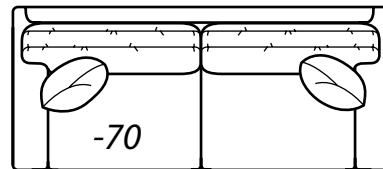

All dimensions are approximate.

Overall Height	Overall Depth	Inside Depth	Arm Height	Seat Height	Seat Cushion
37	41 or 45	24 or 28	25	18	UD

Standard: Loose Pillow Back / 19" Throw Pillows. Number of standard throw pillows represented in illustration. 41" depth standard. To order 45" depth, add LUXE to product number. Example: 2300-20 CHILL LUXE. Extra charge applies for LUXE depth.

2300 Collection continued on the next page...

2300 continued

AVAILABLE ITEMS

Scale: 1/4" = 1' All dimensions are approximate.
Width measurements based on widest arm style.

COLLECTIONS

-20 Sofa
Outside: 108.5W Inside: 91W
COM: W

-40 Loveseat
Outside: 78.5W Inside: 61W
COM: Q

-70 Sofa
Outside: 94.5W Inside: 77W
COM: S

-50 Chair
-56 Swivel Chair
(-56 available 41" Depth Only)
Outside: 40.5W
Inside: 23W
COM: H

-55 Ottoman
32W x 22D x 17H
COM: E