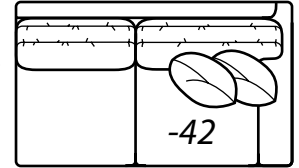

One Arm Loveseat

Outside: 69.5W

Inside: 61W

COM: O

-42 Right Arm Loveseat

HOW TO ORDER:

2

3

0

0

-

STYLE NUMBER

ITEM NUMBER

STYLE OPTION

Example: 2300-20 CHILL

41" depth standard. To order 45" depth, add LUXE to product number.
Example: 2300-20 CHILL LUXE. Extra charge applies for LUXE depth.

Please note special order options on the order: fabric/leather selections, leg finish, and any upholstery and/or pillow treatments.