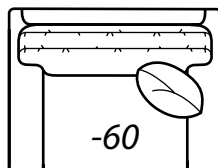

2300 Collection continued on the next page...

2300 continued

AVAILABLE ITEMS

Scale: 1/4" = 1' All dimensions are approximate.
Width measurements based on widest arm style.

COLLECTIONS

-20 Sofa
Outside: 108.5W Inside: 91W
COM: W

-40 Loveseat
Outside: 78.5W Inside: 61W
COM: Q

-70 Sofa
Outside: 94.5W Inside: 77W
COM: S

-50 Chair
-56 Swivel Chair
(-56 available 41" Depth Only)
Outside: 40.5W
Inside: 23W
COM: H

-55 Ottoman
32W x 22D x 17H
COM: E