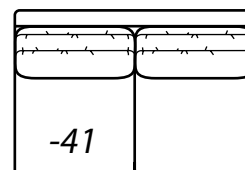

2300 Collection continued on the next page...

2300 continued

AVAILABLE ITEMS

Scale: 1/4" = 1' All dimensions are approximate.
Width measurements based on widest arm style.

COLLECTIONS

-20 Sofa
Outside: 108.5W Inside: 91W
COM: W

-34 Right Arm Cuddle Chaise

-51 Armless Chair
Outside: 30W
Inside: 30W
COM: G

-31 Corner
Outside: 41W
Inside: 24W
COM: L

-23 Left Arm Sofa

One Arm Sofa
Outside: 99.5W
Inside: 91W
COM: T

-22 Right Arm Sofa

-41 Armless Loveseat
Outside: 60W Inside: 60W
COM: N