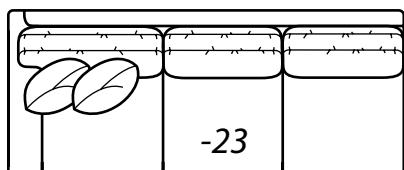

-23 Left Arm Sofa

One Arm Sofa
Outside: 99.5W
Inside: 91W
COM: T