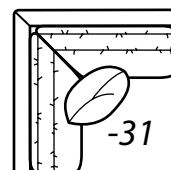

-31 Corner
Outside: 41W
Inside: 24W
COM: L