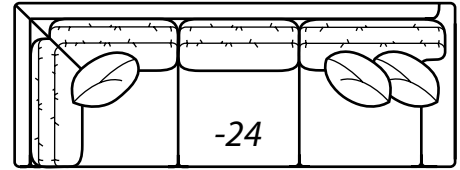

-25 Left Arm Corner Sofa

One Arm Corner Sofa

Outside: 110.5W

Inside: 85W

COM: Z

For Luxe option, add 4" to outside and inside widths on -24 & -25

-24 Right Arm Corner Sofa

-63 Left Arm Chaise