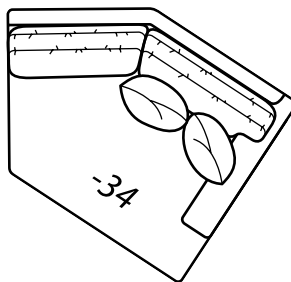

2300 Collection continued on the next page...

2300 continued

AVAILABLE ITEMS

Scale: 1/4" = 1' All dimensions are approximate.
Width measurements based on widest arm style.

COLLECTIONS

-20 Sofa
Outside: 108.5W Inside: 91W
COM: W

-40 Loveseat
Outside: 78.5W Inside: 61W
COM: Q

-70 Sofa
Outside: 94.5W Inside: 77W
COM: S

-50 Chair
-56 Swivel Chair
(-56 available 41" Depth Only)
Outside: 40.5W
Inside: 23W
COM: H

-55 Ottoman
32W x 22D x 17H
COM: E

-60 Chair & 1/2
Outside: 53.5W
Inside: 36W
COM: L

-64 Ottoman & 1/2
39W x 25D x 18H
COM: E

-35 Left Arm Cuddle Chaise

One Arm Cuddle Chaise
Outside Width: 71W
Inside Width: 51W
Outside Depth: 54
Inside Depth: 37
Wall Depth: 69
COM: P