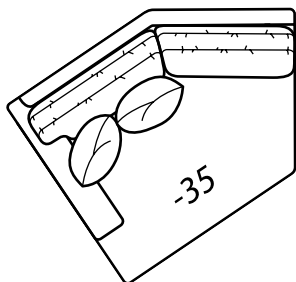

-35 Left Arm Cuddle Chaise

One Arm Cuddle Chaise
Outside Width: 71W
Inside Width: 51W
Outside Depth: 54
Inside Depth: 37
Wall Depth: 69
COM: P