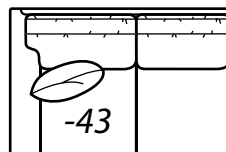

Overall Height	Overall Depth	Inside Depth	Seat Height	Seat Cushion
37	37	22	19	HR
Standard: Loose Pillow Back / 19" Throw Pillows. Number of standard throw pillows represented in illustration.		Arm height: SOCK 24.5", TRACK 24", TUX 25.5"		
Width measurements based on widest arm style, the SOCK. Overall width is reduced with these arm options: TRACK and TUX -2.5" per arm. Seating area dimensions are not affected by arm choice.				

2700-23 SOCK Left Arm Sofa,
2700-31 SOCK Corner, 2700-42 SOCK Right Arm Loveseat

2700 Collection continued on the next page...

2700 continued

AVAILABLE ITEMS

Scale: 1/4" = 1' All dimensions are approximate.
Width measurements based on widest arm style.

-10 Sofa
Outside: 83W Inside: 68W
COM: R

-20 Sofa
Outside: 89W Inside: 74W
COM: S

-40 Loveseat
Outside: 65W Inside: 49W
COM: O

-29 Sleeper
Outside: 83W Inside: 68W
COM: S

-50 Chair
-56 Swivel Chair
Outside: 39W
Inside: 24W
COM: I

-55 Ottoman
32W x 22D x 18H
COM: E

-31 Corner
Outside: 37W
Inside: 22W
COM: J

-32 Round Corner
Outside: 69W
Inside: 16W
Wall Depth: 50"

-43 Left Arm Loveseat

One Arm Loveseat
Outside: 55.5W
Inside: 48W
COM: M