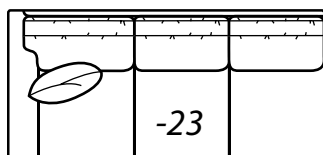

-55 Ottoman
32W x 22D x 18H
COM: E

-31 Corner
Outside: 37W
Inside: 22W
COM: J

-32 Round Corner
Outside: 69W
Inside: 16W
Wall Depth: 50"

-43 Left Arm Loveseat

One Arm Loveseat
Outside: 55.5W
Inside: 48W
COM: M

-42 Right Arm Loveseat

-25 Left Arm Corner Sofa

One Arm Corner Sofa
Outside: 93W
Inside: 70W
COM: U

-24 Right Arm Corner Sofa

-23 Left Arm Sofa

One Arm Sofa
Outside: 79.5W
Inside: 72W
COM: P

-22 Right Arm Sofa

HOW TO ORDER:

2 7 0 0

STYLE NUMBER

-

ITEM NUMBER

STYLE OPTION

Example: 2700-10 SOCK

Please note special order options on the order: fabric/leather selections, leg finish, and any upholstery and/or pillow treatments.