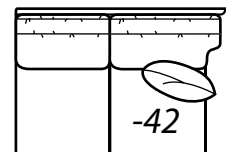

2700-23 SOCK Left Arm Sofa,
2700-31 SOCK Corner, 2700-42 SOCK Right Arm Loveseat

2700 Collection continued on the next page...

2700 continued

AVAILABLE ITEMS

Scale: 1/4" = 1' All dimensions are approximate.
Width measurements based on widest arm style.

-55 Ottoman
32W x 22D x 18H
COM: E

-31 Corner
Outside: 37W
Inside: 22W
COM: J

-32 Round Corner
Outside: 69W
Inside: 16W
Wall Depth: 50"

-43 Left Arm Loveseat

One Arm Loveseat
Outside: 55.5W
Inside: 48W
COM: M