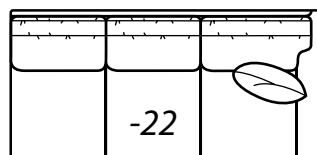

-55 Ottoman
32W x 22D x 18H
COM: E

-31 Corner
Outside: 37W
Inside: 22W
COM: J

-32 Round Corner
Outside: 69W
Inside: 16W
Wall Depth: 50"

-43 Left Arm Loveseat

One Arm Loveseat
Outside: 55.5W
Inside: 48W
COM: M

-42 Right Arm Loveseat

-25 Left Arm Corner Sofa

One Arm Corner Sofa
Outside: 93W
Inside: 70W
COM: U

-24 Right Arm Corner Sofa

-23 Left Arm Sofa

One Arm Sofa
Outside: 79.5W
Inside: 72W
COM: P

-22 Right Arm Sofa

HOW TO ORDER:

2 7 0 0

STYLE NUMBER

-

ITEM NUMBER

STYLE OPTION

Example: 2700-10 SOCK

Please note special order options on the order: fabric/leather selections, leg finish, and any upholstery and/or pillow treatments.