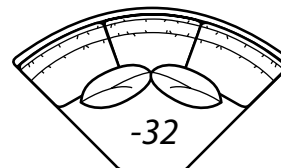

2800 Collection continued on the next page...

2800 continued

AVAILABLE ITEMS

Scale: 1/4" = 1' All dimensions are approximate.
Width measurements based on widest arm style.

COLLECTIONS

-10 Sofa

Outside: 84W Inside: 68W
COM: R

-50

**-50 Chair
-56 Swivel Chair**

Outside: 40W Inside: 24W
COM: I

-55

-55 Ottoman

32W x 22D x 18H
COM: E

-25 Left Arm Corner Sofa

**One Arm
Corner Sofa**

Outside: 94W
Inside: 70W
COM: X

-24 Right Arm Corner Sofa

-23 Left Arm Sofa

**One Arm
Sofa**

Outside: 80W
Inside: 72W
COM: Q

-22 Right Arm Sofa

-31 Corner

Outside: 38W Inside: 21W
COM: J

-43 Left Arm Loveseat

**One Arm
Loveseat**

Outside: 56W
Inside: 48W
COM: M

-42 Right Arm Loveseat

-32 Round Corner

Outside: 69W Inside: 19W
Wall Depth: 50
COM: N

HOW TO ORDER:

2	8	0	0
---	---	---	---