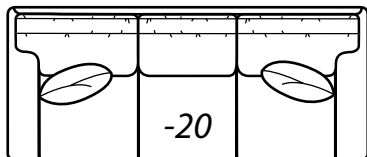

2800 COLLECTION

COLLECTIONS

STYLE OPTIONS

2800 PAD

*Reduces outside width
by 2.5" per arm*

2800 PANEL

2800 SOCK

*Reduces outside width
by .5" per arm*

2800 TUX

*Reduces outside width
by 2" per arm*

2800-25 PANEL Left Arm Corner Sofa, 2500-22 PANEL Right Arm Sofa, (2) 7779-55 Ottomans, 8125-PRC Power Recliner

All dimensions are approximate.

Overall Height	Overall Depth	Inside Depth	Seat Height	Seat Cushion
39	38	21	20	HR
Standard: Loose Pillow Back / 19" Throw Pillows. Number of standard throw pillows represented in illustration.		Arm height: PAD 25.5, PANEL 25, SOCK 24.5, TUX 24		
Width measurements based on widest arm style, the PANEL. Overall width is reduced with these arm options: PAD -2.5" per arm, SOCK -.5" per arm, TUX - 2" per arm. Seating area dimensions are not affected by arm choice.				

2800 Collection continued on the next page...

2800 continued

AVAILABLE ITEMS

Scale: 1/4" = 1' All dimensions are approximate.
Width measurements based on widest arm style.

COLLECTIONS

-10 Sofa

Outside: 84W Inside: 68W
COM: R