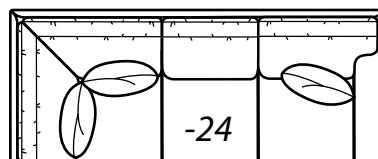

**One Arm
Corner Sofa**

-24 Right Arm Corner Sofa