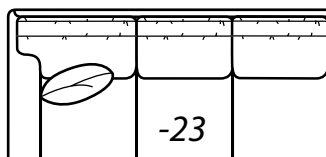

-23 Left Arm Sofa

**One Arm
Sofa**

Outside: 80W
Inside: 72W
COM: Q