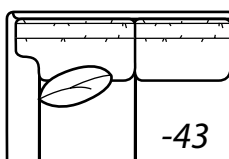

2800 TUX

*Reduces outside width
by 2" per arm*

2800-25 PANEL Left Arm Corner Sofa, 2500-22 PANEL Right Arm Sofa, (2) 7779-55 Ottomans, 8125-PRC Power Recliner

All dimensions are approximate.

Overall Height	Overall Depth	Inside Depth	Seat Height	Seat Cushion
39	38	21	20	HR
Standard: Loose Pillow Back / 19" Throw Pillows. Number of standard throw pillows represented in illustration.		Arm height: PAD 25.5, PANEL 25, SOCK 24.5, TUX 24		
Width measurements based on widest arm style, the PANEL. Overall width is reduced with these arm options: PAD -2.5" per arm, SOCK -.5" per arm, TUX - 2" per arm. Seating area dimensions are not affected by arm choice.				

2800 Collection continued on the next page...

2800 continued

AVAILABLE ITEMS

Scale: 1/4" = 1' All dimensions are approximate.
Width measurements based on widest arm style.

COLLECTIONS

-10 Sofa

Outside: 84W Inside: 68W
COM: R

Outside: 94W
Inside: 70W
COM: X

-24 Right Arm Corner Sofa

-23 Left Arm Sofa

**One Arm
Sofa**

Outside: 80W
Inside: 72W
COM: Q

-22 Right Arm Sofa

-31 Corner

Outside: 38W Inside: 21W
COM: J

-43 Left Arm Loveseat

**One Arm
Loveseat**

Outside: 56W
Inside: 48W
COM: M

-42 Right Arm Loveseat

-32 Round Corner

Outside: 69W Inside: 19W
Wall Depth: 50
COM: N

HOW TO ORDER:

2	8	0	0
---	---	---	---