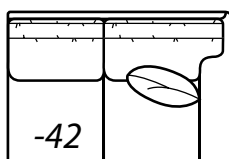

2800 TUX

*Reduces outside width
by 2" per arm*

2800-25 PANEL Left Arm Corner Sofa, 2500-22 PANEL Right Arm Sofa, (2) 7779-55 Ottomans, 8125-PRC Power Recliner

All dimensions are approximate.

Overall Height	Overall Depth	Inside Depth	Seat Height	Seat Cushion
39	38	21	20	HR
Standard: Loose Pillow Back / 19" Throw Pillows. Number of standard throw pillows represented in illustration.		Arm height: PAD 25.5, PANEL 25, SOCK 24.5, TUX 24		
Width measurements based on widest arm style, the PANEL. Overall width is reduced with these arm options: PAD -2.5" per arm, SOCK -.5" per arm, TUX - 2" per arm. Seating area dimensions are not affected by arm choice.				

2800 Collection continued on the next page...

2800 continued

AVAILABLE ITEMS

Scale: 1/4" = 1' All dimensions are approximate.
Width measurements based on widest arm style.

COLLECTIONS

-10 Sofa

Outside: 84W Inside: 68W
COM: R

Outside: 94W
Inside: 70W
COM: X

-24 Right Arm Corner Sofa

-23 Left Arm Sofa

**One Arm
Sofa**

Outside: 80W
Inside: 72W
COM: Q

-22 Right Arm Sofa

-31 Corner

Outside: 38W Inside: 21W
COM: J

-43 Left Arm Loveseat

**One Arm
Loveseat**

Outside: 56W
Inside: 48W
COM: M

-42 Right Arm Loveseat

-32 Round Corner

Outside: 69W Inside: 19W
Wall Depth: 50
COM: N

HOW TO ORDER:

2	8	0	0
---	---	---	---