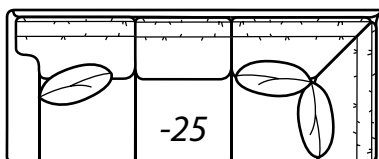

2800 TUX

*Reduces outside width
by 2" per arm*

2800-25 PANEL Left Arm Corner Sofa, 2500-22 PANEL Right Arm Sofa, (2) 7779-55 Ottomans, 8125-PRC Power Recliner

All dimensions are approximate.

Overall Height	Overall Depth	Inside Depth	Seat Height	Seat Cushion
39	38	21	20	HR
Standard: Loose Pillow Back / 19" Throw Pillows. Number of standard throw pillows represented in illustration.		Arm height: PAD 25.5, PANEL 25, SOCK 24.5, TUX 24		
Width measurements based on widest arm style, the PANEL. Overall width is reduced with these arm options: PAD -2.5" per arm, SOCK -.5" per arm, TUX - 2" per arm. Seating area dimensions are not affected by arm choice.				

2800 Collection continued on the next page...

2800 continued

AVAILABLE ITEMS

Scale: 1/4" = 1' All dimensions are approximate.
Width measurements based on widest arm style.

COLLECTIONS

-10 Sofa

Outside: 84W Inside: 68W
COM: R

-50

**-50 Chair
-56 Swivel Chair**

Outside: 40W Inside: 24W
COM: I

-55

-55 Ottoman

32W x 22D x 18H
COM: E

-25 Left Arm Corner Sofa

**One Arm
Corner Sofa**