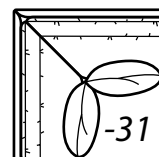

2800 Collection continued on the next page...

2800 continued

AVAILABLE ITEMS

Scale: 1/4" = 1' All dimensions are approximate.
Width measurements based on widest arm style.

COLLECTIONS

-10 Sofa

Outside: 84W Inside: 68W
COM: R

-50

**-50 Chair
-56 Swivel Chair**

Outside: 40W Inside: 24W
COM: I

-55

-55 Ottoman

32W x 22D x 18H
COM: E

-25 Left Arm Corner Sofa

**One Arm
Corner Sofa**

Outside: 94W
Inside: 70W
COM: X

-24 Right Arm Corner Sofa

-23 Left Arm Sofa

**One Arm
Sofa**

Outside: 80W
Inside: 72W
COM: Q

-22 Right Arm Sofa

-31 Corner

Outside: 38W Inside: 21W
COM: J

-43 Left Arm Loveseat

**One Arm
Loveseat**

Outside: 56W
Inside: 48W
COM: M

-42 Right Arm Loveseat

-32 Round Corner

Outside: 69W Inside: 19W
Wall Depth: 50
COM: N

HOW TO ORDER:

2	8	0	0
---	---	---	---