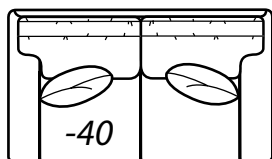

-40 Loveseat

Outside: 66W Inside: 49W
COM: O