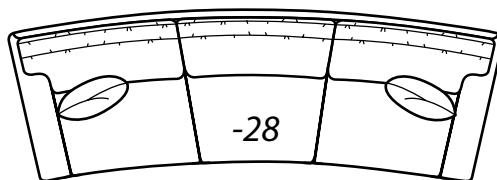

2800 TUX

*Reduces outside width
by 2" per arm*

2800-25 PANEL Left Arm Corner Sofa, 2500-22 PANEL Right Arm Sofa, (2) 7779-55 Ottomans, 8125-PRC Power Recliner

All dimensions are approximate.

Overall Height	Overall Depth	Inside Depth	Seat Height	Seat Cushion
39	38	21	20	HR
Standard: Loose Pillow Back / 19" Throw Pillows. Number of standard throw pillows represented in illustration.		Arm height: PAD 25.5, PANEL 25, SOCK 24.5, TUX 24		
Width measurements based on widest arm style, the PANEL. Overall width is reduced with these arm options: PAD -2.5" per arm, SOCK -.5" per arm, TUX - 2" per arm. Seating area dimensions are not affected by arm choice.				

2800 Collection continued on the next page...

2800 continued

AVAILABLE ITEMS

Scale: 1/4" = 1' All dimensions are approximate.
Width measurements based on widest arm style.

COLLECTIONS

-10 Sofa

Outside: 84W Inside: 68W
COM: R

-20 Sofa

Outside: 90W Inside: 74W
COM: S

-29 Sleeper

Outside: 84W Inside: 68W
COM: S

-40 Loveseat

Outside: 66W Inside: 49W
COM: O

-28 Wedge Sofa

Outside: 124W Inside: 86W
COM: X

-50

**-50 Chair
-56 Swivel Chair**

Outside: 40W Inside: 24W
COM: I

-55

-55 Ottoman

32W x 22D x 18H
COM: E

-25 Left Arm Corner Sofa

**One Arm
Corner Sofa**