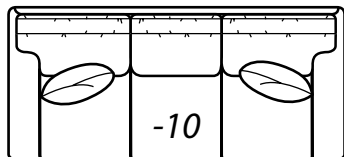

2800 COLLECTION

COLLECTIONS

STYLE OPTIONS

2800 PAD

*Reduces outside width
by 2.5" per arm*

2800 PANEL

2800 SOCK

*Reduces outside width
by .5" per arm*

2800 TUX

*Reduces outside width
by 2" per arm*

2800-25 PANEL Left Arm Corner Sofa, 2500-22 PANEL Right Arm Sofa, (2) 7779-55 Ottomans, 8125-PRC Power Recliner

All dimensions are approximate.

Overall Height	Overall Depth	Inside Depth	Seat Height	Seat Cushion
39	38	21	20	HR
Standard: Loose Pillow Back / 19" Throw Pillows. Number of standard throw pillows represented in illustration.		Arm height: PAD 25.5, PANEL 25, SOCK 24.5, TUX 24		
Width measurements based on widest arm style, the PANEL. Overall width is reduced with these arm options: PAD -2.5" per arm, SOCK -.5" per arm, TUX - 2" per arm. Seating area dimensions are not affected by arm choice.				

2800 Collection continued on the next page...

2800 continued

AVAILABLE ITEMS

Scale: 1/4" = 1' All dimensions are approximate.
Width measurements based on widest arm style.

COLLECTIONS

-10 Sofa

Outside: 84W Inside: 68W
COM: R