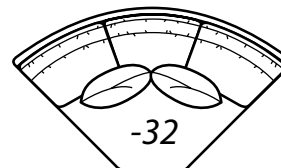

2800 Collection continued on the next page...

2800 continued

AVAILABLE ITEMS

Scale: 1/4" = 1' All dimensions are approximate.
Width measurements based on widest arm style.

COLLECTIONS

-10 Sofa

Outside: 84W Inside: 68W
COM: R

-50

**-50 Chair
-56 Swivel Chair**

Outside: 40W Inside: 24W
COM: I

-55

-55 Ottoman

32W x 22D x 18H
COM: E

-25 Left Arm Corner Sofa

**One Arm
Corner Sofa**

Outside: 94W
Inside: 70W
COM: X

-24 Right Arm Corner Sofa

-23 Left Arm Sofa

**One Arm
Sofa**

Outside: 80W
Inside: 72W
COM: Q

-22 Right Arm Sofa

-31 Corner

Outside: 38W Inside: 21W
COM: J

-43 Left Arm Loveseat

**One Arm
Loveseat**

Outside: 56W
Inside: 48W
COM: M

-42 Right Arm Loveseat

-32 Round Corner

Outside: 69W Inside: 19W
Wall Depth: 50
COM: N

HOW TO ORDER:

2 8 0 0