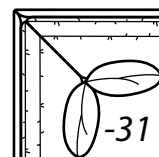

2800 Collection continued on the next page...

2800 continued

AVAILABLE ITEMS

Scale: 1/4" = 1' All dimensions are approximate.
Width measurements based on widest arm style.

COLLECTIONS

-10 Sofa

Outside: 84W Inside: 68W
COM: R

-50

**-50 Chair
-56 Swivel Chair**

Outside: 40W Inside: 24W
COM: I

-55

-55 Ottoman

32W x 22D x 18H
COM: E

-25 Left Arm Corner Sofa

**One Arm
Corner Sofa**

Outside: 94W
Inside: 70W
COM: X

-24 Right Arm Corner Sofa

-23 Left Arm Sofa

**One Arm
Sofa**

Outside: 80W
Inside: 72W
COM: Q

-22 Right Arm Sofa

-31 Corner

Outside: 38W Inside: 21W
COM: J

-43 Left Arm Loveseat

**One Arm
Loveseat**

Outside: 56W
Inside: 48W
COM: M

-42 Right Arm Loveseat

-32 Round Corner

Outside: 69W Inside: 19W
Wall Depth: 50
COM: N

HOW TO ORDER:

2 8 0 0