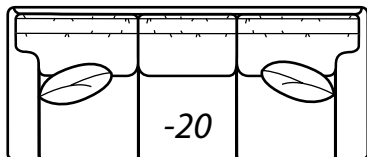

2800 COLLECTION

COLLECTIONS

STYLE OPTIONS

2800 PAD

*Reduces outside width
by 2.5" per arm*

2800 PANEL

2800 SOCK

*Reduces outside width
by .5" per arm*

2800 TUX

*Reduces outside width
by 2" per arm*

2800-25 PANEL Left Arm Corner Sofa, 2500-22 PANEL Right Arm Sofa, (2) 7779-55 Ottomans, 8125-PRC Power Recliner

All dimensions are approximate.

Overall Height	Overall Depth	Inside Depth	Seat Height	Seat Cushion
39	38	21	20	HR
Standard: Loose Pillow Back / 19" Throw Pillows. Number of standard throw pillows represented in illustration.			Arm height: PAD 25.5, PANEL 25, SOCK 24.5, TUX 24	
Width measurements based on widest arm style, the PANEL. Overall width is reduced with these arm options: PAD -.5" per arm, SOCK -.5" per arm, TUX - 2" per arm. Seating area dimensions are not affected by arm choice.				

2800 Collection continued on the next page...

2800 continued

AVAILABLE ITEMS

Scale: 1/4" = 1' All dimensions are approximate.
Width measurements based on widest arm style.

COLLECTIONS

-10 Sofa

Outside: 84W Inside: 68W
COM: R