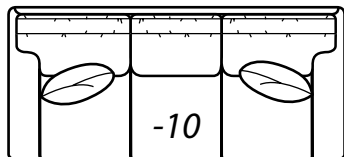

2800 COLLECTION

COLLECTIONS

STYLE OPTIONS

2800 PAD

*Reduces outside width
by 2.5" per arm*

2800 PANEL

2800 SOCK

*Reduces outside width
by .5" per arm*

2800 TUX

*Reduces outside width
by 2" per arm*

2800-25 PANEL Left Arm Corner Sofa, 2500-22 PANEL Right Arm Sofa, (2) 7779-55 Ottomans, 8125-PRC Power Recliner

All dimensions are approximate.

Overall Height	Overall Depth	Inside Depth	Seat Height	Seat Cushion
39	38	21	20	HR
Standard: Loose Pillow Back / 19" Throw Pillows. Number of standard throw pillows represented in illustration.			Arm height: PAD 25.5, PANEL 25, SOCK 24.5, TUX 24	
Width measurements based on widest arm style, the PANEL. Overall width is reduced with these arm options: PAD -.5" per arm, SOCK -.5" per arm, TUX - 2" per arm. Seating area dimensions are not affected by arm choice.				

2800 Collection continued on the next page...

2800 continued

AVAILABLE ITEMS

Scale: 1/4" = 1' All dimensions are approximate.
Width measurements based on widest arm style.

COLLECTIONS

-10 Sofa

Outside: 84W Inside: 68W
COM: R