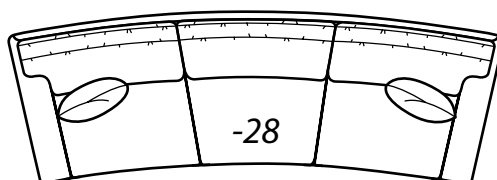

2800 TUX

*Reduces outside width
by 2" per arm*

2800-25 PANEL Left Arm Corner Sofa, 2500-22 PANEL Right Arm Sofa, (2) 7779-55 Ottomans, 8125-PRC Power Recliner

All dimensions are approximate.

Overall Height	Overall Depth	Inside Depth	Seat Height	Seat Cushion
39	38	21	20	HR
Standard: Loose Pillow Back / 19" Throw Pillows. Number of standard throw pillows represented in illustration.			Arm height: PAD 25.5, PANEL 25, SOCK 24.5, TUX 24	
Width measurements based on widest arm style, the PANEL. Overall width is reduced with these arm options: PAD -.5" per arm, SOCK -.5" per arm, TUX - 2" per arm. Seating area dimensions are not affected by arm choice.				

2800 Collection continued on the next page...

2800 continued

AVAILABLE ITEMS

Scale: 1/4" = 1' All dimensions are approximate.
Width measurements based on widest arm style.

COLLECTIONS

-10 Sofa

Outside: 84W Inside: 68W
COM: R

-20 Sofa

Outside: 90W Inside: 74W
COM: S

-29 Sleeper

Outside: 84W Inside: 68W
COM: S

-40 Loveseat

Outside: 66W Inside: 49W
COM: O

-28 Wedge Sofa

Outside: 124W Inside: 86W
COM: X

-50

**-50 Chair
-56 Swivel Chair**

Outside: 40W Inside: 24W
COM: I

-55

-55 Ottoman

32W x 22D x 18H
COM: E

-25 Left Arm Corner Sofa

**One Arm
Corner Sofa**