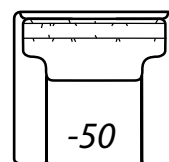

2800 TUX

*Reduces outside width
by 2" per arm*

2800-25 PANEL Left Arm Corner Sofa, 2500-22 PANEL Right Arm Sofa, (2) 7779-55 Ottomans, 8125-PRC Power Recliner

All dimensions are approximate.

Overall Height	Overall Depth	Inside Depth	Seat Height	Seat Cushion
39	38	21	20	HR
Standard: Loose Pillow Back / 19" Throw Pillows. Number of standard throw pillows represented in illustration.			Arm height: PAD 25.5, PANEL 25, SOCK 24.5, TUX 24	
Width measurements based on widest arm style, the PANEL. Overall width is reduced with these arm options: PAD -.5" per arm, SOCK -.5" per arm, TUX - 2" per arm. Seating area dimensions are not affected by arm choice.				

2800 Collection continued on the next page...

2800 continued

AVAILABLE ITEMS

Scale: 1/4" = 1' All dimensions are approximate.
Width measurements based on widest arm style.

COLLECTIONS

-10 Sofa

Outside: 84W Inside: 68W
COM: R

-20 Sofa

Outside: 90W Inside: 74W
COM: S

-29 Sleeper

Outside: 84W Inside: 68W
COM: S

-40 Loveseat

Outside: 66W Inside: 49W
COM: O

-28 Wedge Sofa

Outside: 124W Inside: 86W
COM: X

-50

**-50 Chair
-56 Swivel Chair**

Outside: 40W Inside: 24W
COM: I

-55

-55 Ottoman

32W x 22D x 18H
COM: E

-25 Left Arm Corner Sofa

**One Arm
Corner Sofa**