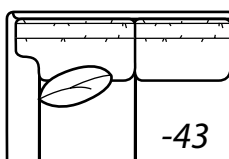

2800 TUX

*Reduces outside width
by 2" per arm*

2800-25 PANEL Left Arm Corner Sofa, 2500-22 PANEL Right Arm Sofa, (2) 7779-55 Ottomans, 8125-PRC Power Recliner

All dimensions are approximate.

Overall Height	Overall Depth	Inside Depth	Seat Height	Seat Cushion
39	38	21	20	HR
Standard: Loose Pillow Back / 19" Throw Pillows. Number of standard throw pillows represented in illustration.			Arm height: PAD 25.5, PANEL 25, SOCK 24.5, TUX 24	
Width measurements based on widest arm style, the PANEL. Overall width is reduced with these arm options: PAD -.5" per arm, SOCK -.5" per arm, TUX - 2" per arm. Seating area dimensions are not affected by arm choice.				

2800 Collection continued on the next page...

2800 continued

AVAILABLE ITEMS

Scale: 1/4" = 1' All dimensions are approximate.
Width measurements based on widest arm style.

COLLECTIONS

-10 Sofa

Outside: 84W Inside: 68W
COM: R

Outside: 94W
Inside: 70W
COM: X

-24 Right Arm Corner Sofa

-23 Left Arm Sofa

**One Arm
Sofa**

Outside: 80W
Inside: 72W
COM: Q

-22 Right Arm Sofa

-31 Corner

Outside: 38W Inside: 21W
COM: J

-43 Left Arm Loveseat

**One Arm
Loveseat**

Outside: 56W
Inside: 48W
COM: M

-42 Right Arm Loveseat

-32 Round Corner

Outside: 69W Inside: 19W
Wall Depth: 50
COM: N

HOW TO ORDER:

2 8 0 0