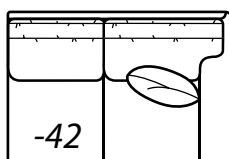

2800 TUX

*Reduces outside width
by 2" per arm*

2800-25 PANEL Left Arm Corner Sofa, 2500-22 PANEL Right Arm Sofa, (2) 7779-55 Ottomans, 8125-PRC Power Recliner

All dimensions are approximate.

Overall Height	Overall Depth	Inside Depth	Seat Height	Seat Cushion
39	38	21	20	HR
Standard: Loose Pillow Back / 19" Throw Pillows. Number of standard throw pillows represented in illustration.			Arm height: PAD 25.5, PANEL 25, SOCK 24.5, TUX 24	
Width measurements based on widest arm style, the PANEL. Overall width is reduced with these arm options: PAD -.5" per arm, SOCK -.5" per arm, TUX - 2" per arm. Seating area dimensions are not affected by arm choice.				

2800 Collection continued on the next page...

2800 continued

AVAILABLE ITEMS

Scale: 1/4" = 1' All dimensions are approximate.
Width measurements based on widest arm style.

COLLECTIONS

-10 Sofa

Outside: 84W Inside: 68W
COM: R

Outside: 94W
Inside: 70W
COM: X

-24 Right Arm Corner Sofa

-23 Left Arm Sofa

**One Arm
Sofa**

Outside: 80W
Inside: 72W
COM: Q

-22 Right Arm Sofa

-31 Corner

Outside: 38W Inside: 21W
COM: J

-43 Left Arm Loveseat

**One Arm
Loveseat**

Outside: 56W
Inside: 48W
COM: M

-42 Right Arm Loveseat

-32 Round Corner

Outside: 69W Inside: 19W
Wall Depth: 50
COM: N

HOW TO ORDER:

2 8 0 0