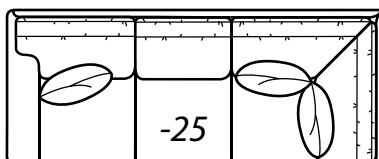

2800 TUX

*Reduces outside width
by 2" per arm*

2800-25 PANEL Left Arm Corner Sofa, 2500-22 PANEL Right Arm Sofa, (2) 7779-55 Ottomans, 8125-PRC Power Recliner

All dimensions are approximate.

Overall Height	Overall Depth	Inside Depth	Seat Height	Seat Cushion
39	38	21	20	HR
Standard: Loose Pillow Back / 19" Throw Pillows. Number of standard throw pillows represented in illustration.			Arm height: PAD 25.5, PANEL 25, SOCK 24.5, TUX 24	
Width measurements based on widest arm style, the PANEL. Overall width is reduced with these arm options: PAD -.5" per arm, SOCK -.5" per arm, TUX - 2" per arm. Seating area dimensions are not affected by arm choice.				

2800 Collection continued on the next page...

2800 continued

AVAILABLE ITEMS

Scale: 1/4" = 1' All dimensions are approximate.
Width measurements based on widest arm style.

COLLECTIONS

-10 Sofa

Outside: 84W Inside: 68W
COM: R

-50

**-50 Chair
-56 Swivel Chair**

Outside: 40W Inside: 24W
COM: I

-55

-55 Ottoman

32W x 22D x 18H
COM: E

-25 Left Arm Corner Sofa

**One Arm
Corner Sofa**