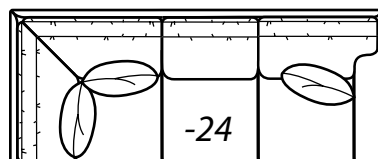

2800 TUX

*Reduces outside width
by 2" per arm*

2800-25 PANEL Left Arm Corner Sofa, 2500-22 PANEL Right Arm Sofa, (2) 7779-55 Ottomans, 8125-PRC Power Recliner

All dimensions are approximate.

Overall Height	Overall Depth	Inside Depth	Seat Height	Seat Cushion
39	38	21	20	HR
Standard: Loose Pillow Back / 19" Throw Pillows. Number of standard throw pillows represented in illustration.			Arm height: PAD 25.5, PANEL 25, SOCK 24.5, TUX 24	
Width measurements based on widest arm style, the PANEL. Overall width is reduced with these arm options: PAD -2.5" per arm, SOCK -.5" per arm, TUX - 2" per arm. Seating area dimensions are not affected by arm choice.				

2800 Collection continued on the next page...

2800 continued

AVAILABLE ITEMS

Scale: 1/4" = 1' All dimensions are approximate.
Width measurements based on widest arm style.

COLLECTIONS

-10 Sofa

Outside: 84W Inside: 68W
COM: R

-50 Chair
-56 Swivel Chair

Outside: 40W Inside: 24W
COM: I

-55 Ottoman

32W x 22D x 18H
COM: E

-25 Left Arm Corner Sofa

One Arm Corner Sofa

Outside: 94W
Inside: 70W
COM: X

-24 Right Arm Corner Sofa

Outside: 56W
Inside: 48W
COM: M

-42 Right Arm Loveseat

-32 Round Corner

Outside: 69W Inside: 19W
Wall Depth: 50
COM: N

HOW TO ORDER:

2	8	0	0
---	---	---	---

STYLE NUMBER

-		
---	--	--