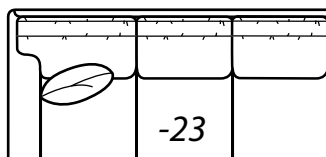

2800 TUX

*Reduces outside width
by 2" per arm*

2800-25 PANEL Left Arm Corner Sofa, 2500-22 PANEL Right Arm Sofa, (2) 7779-55 Ottomans, 8125-PRC Power Recliner

All dimensions are approximate.

Overall Height	Overall Depth	Inside Depth	Seat Height	Seat Cushion
39	38	21	20	HR
Standard: Loose Pillow Back / 19" Throw Pillows. Number of standard throw pillows represented in illustration.			Arm height: PAD 25.5, PANEL 25, SOCK 24.5, TUX 24	
Width measurements based on widest arm style, the PANEL. Overall width is reduced with these arm options: PAD -2.5" per arm, SOCK -.5" per arm, TUX - 2" per arm. Seating area dimensions are not affected by arm choice.				

2800 Collection continued on the next page...

2800 continued

AVAILABLE ITEMS

Scale: 1/4" = 1' All dimensions are approximate.
Width measurements based on widest arm style.

COLLECTIONS

-10 Sofa

Outside: 84W Inside: 68W
COM: R

-50 Chair
-56 Swivel Chair

Outside: 40W Inside: 24W
COM: I

-55 Ottoman

32W x 22D x 18H
COM: E

-25 Left Arm Corner Sofa

One Arm Corner Sofa

Outside: 94W
Inside: 70W
COM: X

-24 Right Arm Corner Sofa

Outside: 56W
Inside: 48W
COM: M

-42 Right Arm Loveseat

-32 Round Corner

Outside: 69W Inside: 19W
Wall Depth: 50
COM: N

HOW TO ORDER:

2	8	0	0
---	---	---	---

STYLE NUMBER

-		
---	--	--