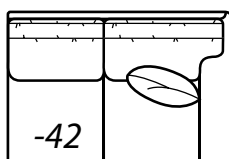

2800 TUX

*Reduces outside width
by 2" per arm*

2800-25 PANEL Left Arm Corner Sofa, 2500-22 PANEL Right Arm Sofa, (2) 7779-55 Ottomans, 8125-PRC Power Recliner

All dimensions are approximate.

Overall Height	Overall Depth	Inside Depth	Seat Height	Seat Cushion
39	38	21	20	HR
Standard: Loose Pillow Back / 19" Throw Pillows. Number of standard throw pillows represented in illustration.			Arm height: PAD 25.5, PANEL 25, SOCK 24.5, TUX 24	
Width measurements based on widest arm style, the PANEL. Overall width is reduced with these arm options: PAD -2.5" per arm, SOCK -.5" per arm, TUX - 2" per arm. Seating area dimensions are not affected by arm choice.				

2800 Collection continued on the next page...

2800 continued

AVAILABLE ITEMS

Scale: 1/4" = 1' All dimensions are approximate.
Width measurements based on widest arm style.

COLLECTIONS

-10 Sofa

Outside: 84W Inside: 68W
COM: R

-23 Left Arm Sofa

One Arm Sofa

Outside: 80W
Inside: 72W
COM: Q

-22 Right Arm Sofa

-31 Corner

Outside: 38W Inside: 21W
COM: J

-43 Left Arm Loveseat

One Arm Loveseat

Outside: 56W
Inside: 48W
COM: M

-42 Right Arm Loveseat

-32 Round Corner

Outside: 69W Inside: 19W
Wall Depth: 50
COM: N

HOW TO ORDER:

2	8	0	0
---	---	---	---

STYLE NUMBER

-		
---	--	--