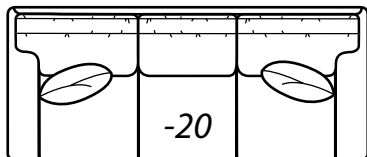

2800 COLLECTION

COLLECTIONS

STYLE OPTIONS

2800 PAD

*Reduces outside width
by 2.5" per arm*

2800 PANEL

2800 SOCK

*Reduces outside width
by .5" per arm*

2800 TUX

*Reduces outside width
by 2" per arm*

2800-25 PANEL Left Arm Corner Sofa, 2500-22 PANEL Right Arm Sofa, (2) 7779-55 Ottomans, 8125-PRC Power Recliner

All dimensions are approximate.

Overall Height	Overall Depth	Inside Depth	Seat Height	Seat Cushion
39	38	21	20	HR
Standard: Loose Pillow Back / 19" Throw Pillows. Number of standard throw pillows represented in illustration.			Arm height: PAD 25.5, PANEL 25, SOCK 24.5, TUX 24	
Width measurements based on widest arm style, the PANEL. Overall width is reduced with these arm options: PAD -2.5" per arm, SOCK -.5" per arm, TUX - 2" per arm. Seating area dimensions are not affected by arm choice.				

2800 Collection continued on the next page...

2800 continued

AVAILABLE ITEMS

Scale: 1/4" = 1' All dimensions are approximate.
Width measurements based on widest arm style.

COLLECTIONS

-10 Sofa

Outside: 84W Inside: 68W
COM: R

Outside: 56W
Inside: 48W
COM: M

-42 Right Arm Loveseat

-32 Round Corner

Outside: 69W Inside: 19W
Wall Depth: 50
COM: N

HOW TO ORDER:

2	8	0	0
---	---	---	---

STYLE NUMBER

-		
---	--	--