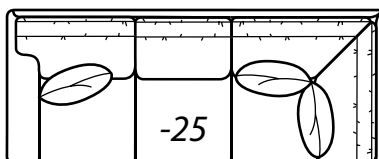

-25 Left Arm Corner Sofa

One Arm Corner Sofa

Outside: 94W
Inside: 70W
COM: X