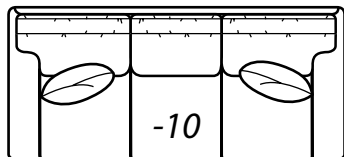

2800 COLLECTION

COLLECTIONS

STYLE OPTIONS

2800 PAD

*Reduces outside width
by 2.5" per arm*

2800 PANEL

2800 SOCK

*Reduces outside width
by .5" per arm*

2800 TUX

*Reduces outside width
by 2" per arm*

2800-25 PANEL Left Arm Corner Sofa, 2500-22 PANEL Right Arm Sofa, (2) 7779-55 Ottomans, 8125-PRC Power Recliner

All dimensions are approximate.

Overall Height	Overall Depth	Inside Depth	Seat Height	Seat Cushion
39	38	21	20	HR
Standard: Loose Pillow Back / 19" Throw Pillows. Number of standard throw pillows represented in illustration.			Arm height: PAD 25.5, PANEL 25, SOCK 24.5, TUX 24	
Width measurements based on widest arm style, the PANEL. Overall width is reduced with these arm options: PAD -2.5" per arm, SOCK -.5" per arm, TUX - 2" per arm. Seating area dimensions are not affected by arm choice.				

2800 Collection continued on the next page...

2800 continued

AVAILABLE ITEMS

Scale: 1/4" = 1' All dimensions are approximate.
Width measurements based on widest arm style.

COLLECTIONS

-10 Sofa

Outside: 84W Inside: 68W
COM: R

Outside: 56W
Inside: 48W
COM: M

-42 Right Arm Loveseat

-32 Round Corner

Outside: 69W Inside: 19W
Wall Depth: 50
COM: N

HOW TO ORDER:

2	8	0	0
---	---	---	---

STYLE NUMBER

-		
---	--	--