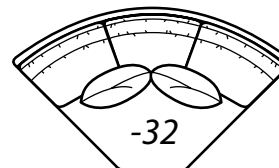

2800 Collection continued on the next page...

2800 continued

AVAILABLE ITEMS

Scale: 1/4" = 1' All dimensions are approximate.
Width measurements based on widest arm style.

COLLECTIONS

-10 Sofa

Outside: 84W Inside: 68W
COM: R

-50 Chair
-56 Swivel Chair

Outside: 40W Inside: 24W
COM: I

-55 Ottoman

32W x 22D x 18H
COM: E

-25 Left Arm Corner Sofa

One Arm Corner Sofa

Outside: 94W
Inside: 70W
COM: X

-24 Right Arm Corner Sofa

-23 Left Arm Sofa

One Arm Sofa

Outside: 80W
Inside: 72W
COM: Q

-22 Right Arm Sofa

-31 Corner

Outside: 38W Inside: 21W
COM: J

-43 Left Arm Loveseat

One Arm Loveseat

Outside: 56W
Inside: 48W
COM: M

-42 Right Arm Loveseat

-32 Round Corner

Outside: 69W Inside: 19W
Wall Depth: 50
COM: N

HOW TO ORDER:

2	8	0	0
---	---	---	---

STYLE NUMBER

-		
---	--	--