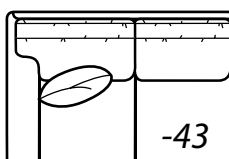

2800 TUX

*Reduces outside width
by 2" per arm*

2800-25 PANEL Left Arm Corner Sofa, 2500-22 PANEL Right Arm Sofa, (2) 7779-55 Ottomans, 8125-PRC Power Recliner

All dimensions are approximate.

Overall Height	Overall Depth	Inside Depth	Seat Height	Seat Cushion
39	38	21	20	HR
Standard: Loose Pillow Back / 19" Throw Pillows. Number of standard throw pillows represented in illustration.			Arm height: PAD 25.5, PANEL 25, SOCK 24.5, TUX 24	
Width measurements based on widest arm style, the PANEL. Overall width is reduced with these arm options: PAD -2.5" per arm, SOCK -.5" per arm, TUX - 2" per arm. Seating area dimensions are not affected by arm choice.				

2800 Collection continued on the next page...

2800 continued

AVAILABLE ITEMS

Scale: 1/4" = 1' All dimensions are approximate.
Width measurements based on widest arm style.

COLLECTIONS

-10 Sofa

Outside: 84W Inside: 68W
COM: R

-23 Left Arm Sofa

One Arm Sofa

Outside: 80W
Inside: 72W
COM: Q

-22 Right Arm Sofa

-31 Corner

Outside: 38W Inside: 21W
COM: J

-43 Left Arm Loveseat

One Arm Loveseat

Outside: 56W
Inside: 48W
COM: M

-42 Right Arm Loveseat

-32 Round Corner

Outside: 69W Inside: 19W
Wall Depth: 50
COM: N

HOW TO ORDER:

2	8	0	0
---	---	---	---

STYLE NUMBER

-		
---	--	--