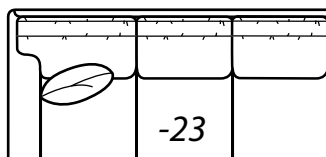

2800 TUX

*Reduces outside width
by 2" per arm*

2800-25 PANEL Left Arm Corner Sofa, 2500-22 PANEL Right Arm Sofa, (2) 7779-55 Ottomans, 8125-PRC Power Recliner

All dimensions are approximate.

Overall Height	Overall Depth	Inside Depth	Seat Height	Seat Cushion
39	38	21	20	HR
Standard: Loose Pillow Back / 19" Throw Pillows. Number of standard throw pillows represented in illustration.			Arm height: PAD 25.5, PANEL 25, SOCK 24.5, TUX 24	
Width measurements based on widest arm style, the PANEL. Overall width is reduced with these arm options: PAD -.5" per arm, SOCK -.5" per arm, TUX - 2" per arm. Seating area dimensions are not affected by arm choice.				

2800 Collection continued on the next page...

2800 continued

AVAILABLE ITEMS

Scale: 1/4" = 1' All dimensions are approximate.
Width measurements based on widest arm style.

COLLECTIONS

-10 Sofa

Outside: 84W Inside: 68W
COM: R

**-50 Chair
-56 Swivel Chair**

Outside: 40W Inside: 24W
COM: I

-55 Ottoman

32W x 22D x 18H
COM: E

-25 Left Arm Corner Sofa

**One Arm
Corner Sofa**

Outside: 94W
Inside: 70W
COM: X

-24 Right Arm Corner Sofa

Outside: 56W
Inside: 48W
COM: M

-42 Right Arm Loveseat

-32 Round Corner

Outside: 69W Inside: 19W
Wall Depth: 50
COM: N

HOW TO ORDER:

2	8	0	0
---	---	---	---

STYLE NUMBER

-		
---	--	--