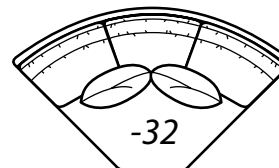

2800 Collection continued on the next page...

2800 continued

AVAILABLE ITEMS

Scale: 1/4" = 1' All dimensions are approximate.
Width measurements based on widest arm style.

COLLECTIONS

-10 Sofa

Outside: 84W Inside: 68W
COM: R

**-50 Chair
-56 Swivel Chair**

Outside: 40W Inside: 24W
COM: I

-55 Ottoman

32W x 22D x 18H
COM: E

-25 Left Arm Corner Sofa

**One Arm
Corner Sofa**

Outside: 94W
Inside: 70W
COM: X

-24 Right Arm Corner Sofa

-23 Left Arm Sofa

**One Arm
Sofa**

Outside: 80W
Inside: 72W
COM: Q

-22 Right Arm Sofa

-31 Corner

Outside: 38W Inside: 21W
COM: J

-43 Left Arm Loveseat

**One Arm
Loveseat**

Outside: 56W
Inside: 48W
COM: M

-42 Right Arm Loveseat

-32 Round Corner

Outside: 69W Inside: 19W
Wall Depth: 50
COM: N

HOW TO ORDER:

2	8	0	0
---	---	---	---

STYLE NUMBER

-		
---	--	--