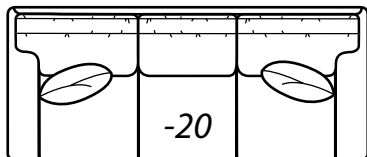

2800 COLLECTION

COLLECTIONS

STYLE OPTIONS

2800 PAD

*Reduces outside width
by 2.5" per arm*

2800 PANEL

2800 SOCK

*Reduces outside width
by .5" per arm*

2800 TUX

*Reduces outside width
by 2" per arm*

2800-25 PANEL Left Arm Corner Sofa, 2500-22 PANEL Right Arm Sofa, (2) 7779-55 Ottomans, 8125-PRC Power Recliner

All dimensions are approximate.

Overall Height	Overall Depth	Inside Depth	Seat Height	Seat Cushion
39	38	21	20	HR
Standard: Loose Pillow Back / 19" Throw Pillows. Number of standard throw pillows represented in illustration.			Arm height: PAD 25.5, PANEL 25, SOCK 24.5, TUX 24	
Width measurements based on widest arm style, the PANEL. Overall width is reduced with these arm options: PAD -.5" per arm, SOCK -.5" per arm, TUX - 2" per arm. Seating area dimensions are not affected by arm choice.				

2800 Collection continued on the next page...

2800 continued

AVAILABLE ITEMS

Scale: 1/4" = 1' All dimensions are approximate.
Width measurements based on widest arm style.

COLLECTIONS

-10 Sofa

Outside: 84W Inside: 68W
COM: R

Outside: 56W
Inside: 48W
COM: M

-42 Right Arm Loveseat

-32 Round Corner

Outside: 69W Inside: 19W
Wall Depth: 50
COM: N

HOW TO ORDER:

2	8	0	0
---	---	---	---

STYLE NUMBER

-		
---	--	--