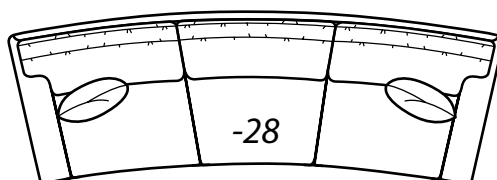

2800 TUX

*Reduces outside width
by 2" per arm*

2800-25 PANEL Left Arm Corner Sofa, 2500-22 PANEL Right Arm Sofa, (2) 7779-55 Ottomans, 8125-PRC Power Recliner

All dimensions are approximate.

Overall Height	Overall Depth	Inside Depth	Seat Height	Seat Cushion
39	38	21	20	HR
Standard: Loose Pillow Back / 19" Throw Pillows. Number of standard throw pillows represented in illustration.			Arm height: PAD 25.5, PANEL 25, SOCK 24.5, TUX 24	
Width measurements based on widest arm style, the PANEL. Overall width is reduced with these arm options: PAD -.5" per arm, SOCK -.5" per arm, TUX - 2" per arm. Seating area dimensions are not affected by arm choice.				

2800 Collection continued on the next page...

2800 continued

AVAILABLE ITEMS

Scale: 1/4" = 1' All dimensions are approximate.
Width measurements based on widest arm style.

COLLECTIONS

-10 Sofa

Outside: 84W Inside: 68W
COM: R

-20 Sofa

Outside: 90W Inside: 74W
COM: S

-29 Sleeper

Outside: 84W Inside: 68W
COM: S

-40 Loveseat

Outside: 66W Inside: 49W
COM: O

-28 Wedge Sofa

Outside: 124W Inside: 86W
COM: X

Outside: 56W
Inside: 48W
COM: M

-42 Right Arm Loveseat

-32 Round Corner

Outside: 69W Inside: 19W
Wall Depth: 50
COM: N

HOW TO ORDER:

2	8	0	0
---	---	---	---

STYLE NUMBER

-		
---	--	--