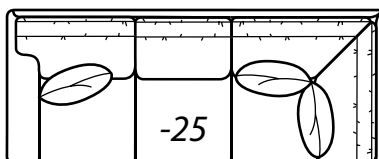

-25 Left Arm Corner Sofa

**One Arm
Corner Sofa**

Outside: 94W
Inside: 70W
COM: X