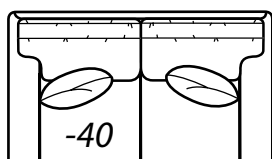

-40 Loveseat

Outside: 66W Inside: 49W
COM: O