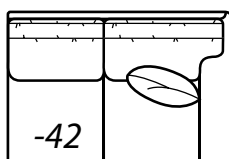

2800 TUX

*Reduces outside width
by 2" per arm*

2800-25 PANEL Left Arm Corner Sofa, 2500-22 PANEL Right Arm Sofa, (2) 7779-55 Ottomans, 8125-PRC Power Recliner

All dimensions are approximate.

Overall Height	Overall Depth	Inside Depth	Seat Height	Seat Cushion
39	38	21	20	HR
Standard: Loose Pillow Back / 19" Throw Pillows. Number of standard throw pillows represented in illustration.			Arm height: PAD 25.5, PANEL 25, SOCK 24.5, TUX 24	
Width measurements based on widest arm style, the PANEL. Overall width is reduced with these arm options: PAD -.5" per arm, SOCK -.5" per arm, TUX - 2" per arm. Seating area dimensions are not affected by arm choice.				

2800 Collection continued on the next page...

2800 continued

AVAILABLE ITEMS

Scale: 1/4" = 1' All dimensions are approximate.
Width measurements based on widest arm style.

COLLECTIONS

-10 Sofa

Outside: 84W Inside: 68W
COM: R

-23 Left Arm Sofa

**One Arm
Sofa**

Outside: 80W
Inside: 72W
COM: Q

-22 Right Arm Sofa

-31 Corner

Outside: 38W Inside: 21W
COM: J

-43 Left Arm Loveseat

**One Arm
Loveseat**

Outside: 56W
Inside: 48W
COM: M

-42 Right Arm Loveseat

-32 Round Corner

Outside: 69W Inside: 19W
Wall Depth: 50
COM: N

HOW TO ORDER:

2	8	0	0
---	---	---	---

STYLE NUMBER

-		
---	--	--