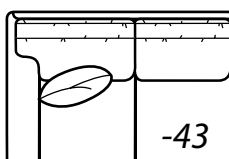

2800 TUX

*Reduces outside width
by 2" per arm*

2800-25 PANEL Left Arm Corner Sofa, 2500-22 PANEL Right Arm Sofa, (2) 7779-55 Ottomans, 8125-PRC Power Recliner

All dimensions are approximate.

Overall Height	Overall Depth	Inside Depth	Seat Height	Seat Cushion
39	38	21	20	HR
Standard: Loose Pillow Back / 19" Throw Pillows. Number of standard throw pillows represented in illustration.			Arm height: PAD 25.5, PANEL 25, SOCK 24.5, TUX 24	
Width measurements based on widest arm style, the PANEL. Overall width is reduced with these arm options: PAD -.5" per arm, SOCK -.5" per arm, TUX - 2" per arm. Seating area dimensions are not affected by arm choice.				

2800 Collection continued on the next page...

2800 continued

AVAILABLE ITEMS

Scale: 1/4" = 1' All dimensions are approximate.
Width measurements based on widest arm style.

COLLECTIONS

-10 Sofa

Outside: 84W Inside: 68W
COM: R

-23 Left Arm Sofa

**One Arm
Sofa**

Outside: 80W
Inside: 72W
COM: Q

-22 Right Arm Sofa

-31 Corner

Outside: 38W Inside: 21W
COM: J

-43 Left Arm Loveseat

**One Arm
Loveseat**

Outside: 56W
Inside: 48W
COM: M

-42 Right Arm Loveseat

-32 Round Corner

Outside: 69W Inside: 19W
Wall Depth: 50
COM: N

HOW TO ORDER:

2	8	0	0
---	---	---	---

STYLE NUMBER

-		
---	--	--