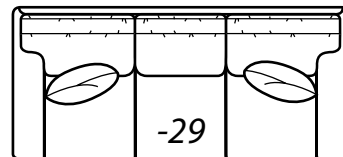

-29 Sleeper

Outside: 84W Inside: 68W
COM: S