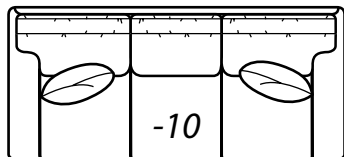

2800 COLLECTION

COLLECTIONS

STYLE OPTIONS

2800 PAD

*Reduces outside width
by 2.5" per arm*

2800 PANEL

2800 SOCK

*Reduces outside width
by .5" per arm*

2800 TUX

*Reduces outside width
by 2" per arm*

2800-25 PANEL Left Arm Corner Sofa, 2500-22 PANEL Right Arm Sofa, (2) 7779-55 Ottomans, 8125-PRC Power Recliner

All dimensions are approximate.

Overall Height	Overall Depth	Inside Depth	Seat Height	Seat Cushion
39	38	21	20	HR
Standard: Loose Pillow Back / 19" Throw Pillows. Number of standard throw pillows represented in illustration.			Arm height: PAD 25.5, PANEL 25, SOCK 24.5, TUX 24	
Width measurements based on widest arm style, the PANEL. Overall width is reduced with these arm options: PAD -.5" per arm, SOCK -.5" per arm, TUX - 2" per arm. Seating area dimensions are not affected by arm choice.				

2800 Collection continued on the next page...

2800 continued

AVAILABLE ITEMS

Scale: 1/4" = 1' All dimensions are approximate.
Width measurements based on widest arm style.

COLLECTIONS

-10 Sofa

Outside: 84W Inside: 68W
COM: R

Outside: 56W
Inside: 48W
COM: M

-42 Right Arm Loveseat

-32 Round Corner

Outside: 69W Inside: 19W
Wall Depth: 50
COM: N

HOW TO ORDER:

2	8	0	0
---	---	---	---

STYLE NUMBER

-		
---	--	--