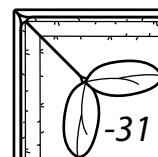

-31 Corner

Outside: 38W Inside: 21W
COM: J