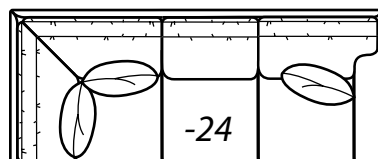

2800 TUX

*Reduces outside width
by 2" per arm*

2800-25 PANEL Left Arm Corner Sofa, 2500-22 PANEL Right Arm Sofa, (2) 7779-55 Ottomans, 8125-PRC Power Recliner

All dimensions are approximate.

Overall Height	Overall Depth	Inside Depth	Seat Height	Seat Cushion
39	38	21	20	HR
Standard: Loose Pillow Back / 19" Throw Pillows. Number of standard throw pillows represented in illustration.			Arm height: PAD 25.5, PANEL 25, SOCK 24.5, TUX 24	
Width measurements based on widest arm style, the PANEL. Overall width is reduced with these arm options: PAD -.5" per arm, SOCK -.5" per arm, TUX - 2" per arm. Seating area dimensions are not affected by arm choice.				

2800 Collection continued on the next page...

2800 continued

AVAILABLE ITEMS

Scale: 1/4" = 1' All dimensions are approximate.
Width measurements based on widest arm style.

COLLECTIONS

-10 Sofa

Outside: 84W Inside: 68W
COM: R

**-50 Chair
-56 Swivel Chair**

Outside: 40W Inside: 24W
COM: I

-55 Ottoman

32W x 22D x 18H
COM: E

-25 Left Arm Corner Sofa

**One Arm
Corner Sofa**

Outside: 94W
Inside: 70W
COM: X

-24 Right Arm Corner Sofa

Outside: 56W
Inside: 48W
COM: M

-42 Right Arm Loveseat

-32 Round Corner

Outside: 69W Inside: 19W
Wall Depth: 50
COM: N

HOW TO ORDER:

2	8	0	0
---	---	---	---

STYLE NUMBER

-		
---	--	--