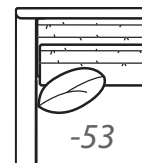

-20 Sofa
Outside: 99W Inside: 86W
COM: V

-10 Sofa
Outside: 87W Inside: 74W
COM: S

Scale: 1/4" = 1' All dimensions listed are approximate.

Classic Casual Collection

Overall Height	Overall Depth	Inside Depth	Arm Height	Seat Height	Seat Cushion
33	42	22	23.5	18	UD

Standard: Loose Pillow Back / 19" Throw Pillows

Number of standard throw pillows represented in illustration

Width measurements based on widest arm style, the Roll Arm. Overall width is reduced with these arm options: Slope & Track - 1.5" per arm. Seating area dimensions are not affected by arm choice.

-23 Left Arm Sofa

One Arm Sofa
Outside: 92.5W
Inside: 86.5W
COM: S

-22 Right Arm Sofa

-51 Armless Chair
Outside: 29W
Inside: 29W
COM: G

-43 Left Arm Loveseat

One Arm Loveseat
Outside: 62.5W
Inside: 56.5W
COM: O

-42 Right Arm Loveseat

-53 Left Arm Chair

One Arm Chair
Outside: 36W
Inside: 29W
COM: J

-52 Right Arm Chair

-25 Left Arm Corner Sofa

One Arm Corner Sofa
Outside: 104.5W
Inside: 78.5W
COM: V

-24 Right Arm Corner Sofa