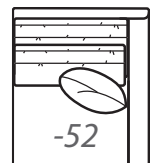

One Arm Chair
Outside: 36W
Inside: 29W
COM: J

-52 Right Arm Chair