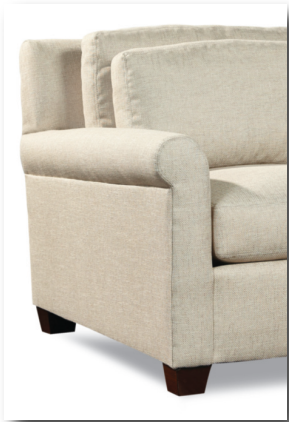

Classic Casual **Collection**

3184, 3185, 3186
7236, 7237, 7239

Step 1: Select style

3184
Roll Arm/Skirted

3185
Slope Arm/Skirted
Reduces outside width by 1.5" per arm

3186
Track Arm/Skirted
Reduces outside width by 1.5" per arm

7236
Roll Arm/Block Leg

7237
Slope Arm/Block Leg
Reduces outside width by 1.5" per arm

7239
Track Arm/Block Leg
Reduces outside width by 1.5" per arm

Step 2: Select items

-80 Sofa
Outside: 111W Inside: 98W
COM: AB

-20 Sofa
Outside: 99W Inside: 86W
COM: V

-10 Sofa
Outside: 87W Inside: 74W
COM: S

Scale: 1/4" = 1' All dimensions listed are approximate.

Classic Casual Collection

Overall Height	Overall Depth	Inside Depth	Arm Height	Seat Height	Seat Cushion
33	42	22	23.5	18	UD

Standard: Loose Pillow Back / 19" Throw Pillows

Number of standard throw pillows represented in illustration

Width measurements based on widest arm style, the Roll Arm. Overall width is reduced with these arm options: Slope & Track - 1.5" per arm. Seating area dimensions are not affected by arm choice.