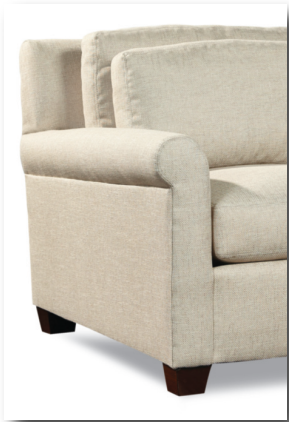

Classic Casual Collection

3184, 3185, 3186
7236, 7237, 7239

Step 1: Select style

3184
Roll Arm/Skirted

3185
Slope Arm/Skirted
Reduces outside width by 1.5" per arm

3186
Track Arm/Skirted
Reduces outside width by 1.5" per arm

7236
Roll Arm/Block Leg

7237
Slope Arm/Block Leg
Reduces outside width by 1.5" per arm

7239
Track Arm/Block Leg
Reduces outside width by 1.5" per arm

Step 2: Select items

-80 Sofa
Outside: 111W Inside: 98W
COM: AB

-20 Sofa
Outside: 99W Inside: 86W
COM: V

-10 Sofa
Outside: 87W Inside: 74W
COM: S

Scale: 1/4" = 1' All dimensions listed are approximate.

Classic Casual Collection

Overall Height	Overall Depth	Inside Depth	Arm Height	Seat Height	Seat Cushion
33	42	22	23.5	18	UD

Standard: Loose Pillow Back / 19" Throw Pillows

Number of standard throw pillows represented in illustration

Width measurements based on widest arm style, the Roll Arm. Overall width is reduced with these arm options: Slope & Track - 1.5" per arm. Seating area dimensions are not affected by arm choice.