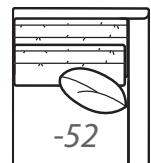

One Arm Chair
Outside: 36W
Inside: 29W
COM: J

-52 Right Arm Chair