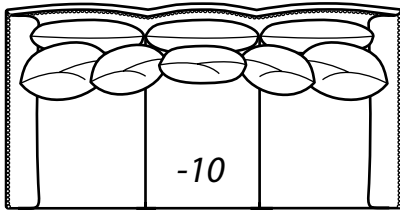

3366 COLLECTION

COLLECTIONS

3366-43 Left Arm Loveseat, 3366-51 Armless Chair, 3366-31 Corner, 3366-42 Right Arm Loveseat

Overall Height	Overall Depth	Inside Depth	Arm Height	Seat Height	Seat Cushion
39	51	26	26	20	UD

Standard with accent nail trim.

3366-43 Left Arm Loveseat,
3366-51 Armless Chair, 3366-31 Corner, 3366-42 Right Arm Loveseat

AVAILABLE ITEMS

Scale: 1/4" = 1' All dimensions are approximate.

-10 Sofa

Outside: 99W Inside: 84W
 (2) 22" Scatter Back
 (2) 19" Accent Pillow
 (1) Kidney Pillow
 COM: AD

**-43 Left Arm
 Loveseat**

One Arm Loveseat

Outside: 71W Inside: 64W
 (2) 22" Scatter Backs
 (2) 19" Accent Pillows
 COM: U

**-42 Right Arm
 Loveseat**

-31 Corner

Outside: 51W Inside: 26W
 (2) 22" Scatter Backs
 (1) 19" Accent Pillow
 COM: S