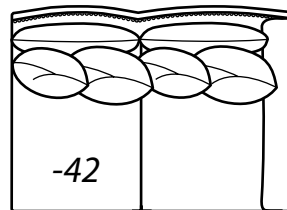

3366 COLLECTION

COLLECTIONS

3366-43 Left Arm Loveseat, 3366-51 Armless Chair, 3366-31 Corner, 3366-42 Right Arm Loveseat

Overall Height	Overall Depth	Inside Depth	Arm Height	Seat Height	Seat Cushion
39	51	26	26	20	UD

Standard with accent nail trim.

3366-43 Left Arm Loveseat,
3366-51 Armless Chair, 3366-31 Corner, 3366-42 Right Arm Loveseat

AVAILABLE ITEMS

Scale: 1/4" = 1' All dimensions are approximate.

-10 Sofa

Outside: 99W Inside: 84W
 (2) 22" Scatter Back
 (2) 19" Accent Pillow
 (1) Kidney Pillow
 COM: AD

-20 Sofa

Outside: 108W Inside: 93W
 (2) 22" Scatter Back
 (2) 19" Accent Pillow
 (1) Kidney Pillow
 COM: AE

-51 Armless Chair

Outside: 34W Inside: 34W
 (1) 22" Scatter Back
 (1) 19" Accent Pillow
 COM: M

**-43 Left Arm
 Loveseat**

One Arm Loveseat

Outside: 71W Inside: 64W
 (2) 22" Scatter Backs
 (2) 19" Accent Pillows
 COM: U

**-42 Right Arm
 Loveseat**

-31 Corner

Outside: 51W Inside: 26W
 (2) 22" Scatter Backs
 (1) 19" Accent Pillow
 COM: S