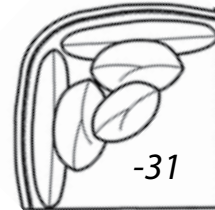

3366 COLLECTION

COLLECTIONS

3366-43 Left Arm Loveseat, 3366-51 Armless Chair, 3366-31 Corner, 3366-42 Right Arm Loveseat

Overall Height	Overall Depth	Inside Depth	Arm Height	Seat Height	Seat Cushion
39	51	26	26	20	UD

Standard with accent nail trim.

3366-43 Left Arm Loveseat,
3366-51 Armless Chair, 3366-31 Corner, 3366-42 Right Arm Loveseat

AVAILABLE ITEMS

Scale: 1/4" = 1' All dimensions are approximate.

-10 Sofa

Outside: 99W Inside: 84W
 (2) 22" Scatter Back
 (2) 19" Accent Pillow
 (1) Kidney Pillow
 COM: AD

-20 Sofa

Outside: 108W Inside: 93W
 (2) 22" Scatter Back
 (2) 19" Accent Pillow
 (1) Kidney Pillow
 COM: AE

-51 Armless Chair

Outside: 34W Inside: 34W
 (1) 22" Scatter Back
 (1) 19" Accent Pillow
 COM: M

**-43 Left Arm
 Loveseat**

One Arm Loveseat

Outside: 71W Inside: 64W
 (2) 22" Scatter Backs
 (2) 19" Accent Pillows
 COM: U

**-42 Right Arm
 Loveseat**

-31 Corner

Outside: 51W Inside: 26W
 (2) 22" Scatter Backs
 (1) 19" Accent Pillow
 COM: S