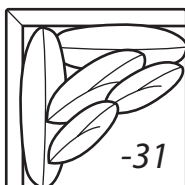

-31 Square Corner

Outside: 45W Inside: 27W
Backs: (1) 25" Pillows: (2) 22"
COM: R
Arm Code: A