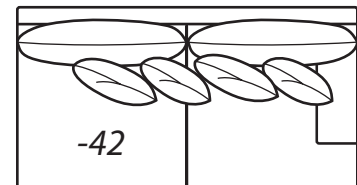

-42 Right Arm Loveseat