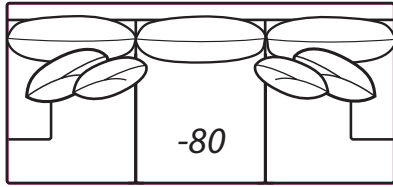

All dimensions are approximate.

Overall Height	Overall Depth	Inside Depth	Arm Height	Seat Height	Seat Cushion
36	45 or 42	28 or 25	26	20	UD

Width measurements based on widest arm styles, the Panel/Padded Track. Overall width is reduced with these arm options: Crescent & Track -1" per arm. Seating area dimensions are not affected by arm choice.

## AVAILABLE ITEMS

Scale: 1/4" = 1' All dimensions are approximate.  
Width measurements based on widest arm style.

COLLECTIONS