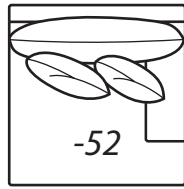

-52 Right Arm Chair