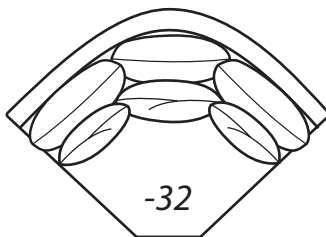

-32 Round Corner

Outside: 81W Inside: 16W
Wall Depth: 57"
Backs: (1) 25" Pillows: (2) 22"
COM: O
Arm Code: A