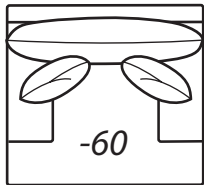

-60 Chair 1/2

Outside: 44W Inside: 27W
Pillows: (2) 19"
COM: N