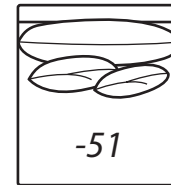

-51 Armless Chair

Outside: 40.5W Inside: 40.5W
Backs: (1) 22" Pillows: (1) 19"
COM: L
Arm Code: A