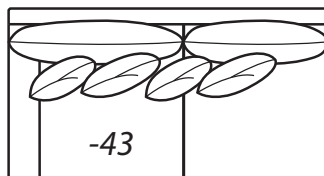

# 7107 Collection

Standard 45" depth  
42" depth also available

**7107-80 Sofa**

**-80 Sofa**

Outside: 97W Inside: 81W  
Backs: (2)22 Pillows: (2)19  
COM: AA

**-70 Sofa**

Outside: 88W Inside: 72W  
Backs: (2)22 Pillows: (2)19  
COM: V

**-40 Loveseat**

Outside: 70W Inside: 55W  
Backs: (2) 22 Pillows: (2)19  
COM: U

**-64 Ottoman**

39W x 25D x 18H  
COM: D

**-60 Chair**

Outside: 49W Inside: 31W  
Pillows: (2)19 COM: N

**-43 Left Arm Loveseat**

**One Arm Loveseat**

Outside: 85W Inside: 75.5W  
Backs: (2)22 Pillows: (2)19  
COM: T

**-42 Right Arm Loveseat**

**-51 Armless Chair**

Outside: 40.5W Inside: 40.5W  
Backs: (1)22 Pillows: (1)19  
COM: M

**-53 Left Arm Chair**

# 7107 Collection

Overall Height	Overall Depth	Inside Depth	Arm Height	Seat Height	Seat Cushion
36	45 or 42	28 or 25	27	20	UD

Standard with accent nail trim.

45" depth standard. To order 42" depth, add /42 to product number.  
Example: 7107-80/42