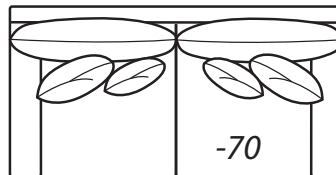

# 7107 Collection

Standard 45" depth  
42" depth also available

**7107-80 Sofa**

**-80 Sofa**

Outside: 97W Inside: 81W  
Backs: (2)22 Pillows: (2)19  
COM: AA

**-70 Sofa**

Outside: 88W Inside: 72W  
Backs: (2)22 Pillows: (2)19  
COM: V

**-40 Loveseat**

Outside: 70W Inside: 55W  
Backs: (2) 22 Pillows: (2)19  
COM: U

**-64 Ottoman**

39W x 25D x 18H  
COM: D

**-60 Chair**

Outside: 49W Inside: 31W  
Pillows: (2)19 COM: N

**-43 Left Arm Loveseat**

**One Arm Chair**  
Outside: 44W Inside: 35W  
Backs: (1)22 Pillows: (1)19  
COM: K

**-52 Right Arm Chair**

Scale: 1/4" = 1' All dimensions listed are approximate.

### -31 Square Corner

Outside: 45W Inside: 27W  
Backs: (1)25, (2)22  
COM: R