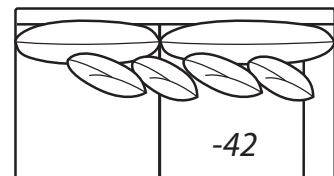

# 7107 Collection

Standard 45" depth  
42" depth also available

**7107-80 Sofa**

**-80 Sofa**

Outside: 97W Inside: 81W  
Backs: (2)22 Pillows: (2)19  
COM: AA

**-70 Sofa**

Outside: 88W Inside: 72W  
Backs: (2)22 Pillows: (2)19  
COM: V

**-40 Loveseat**

Outside: 70W Inside: 55W  
Backs: (2) 22 Pillows: (2)19  
COM: U

**-64 Ottoman**

39W x 25D x 18H  
COM: D

**-60 Chair**

Outside: 49W Inside: 31W  
Pillows: (2)19 COM: N

**-43 Left Arm Loveseat**

**One Arm Loveseat**

Outside: 85W Inside: 75.5W  
Backs: (2)22 Pillows: (2)19  
COM: T

**-42 Right Arm Loveseat**

**-51 Armless Chair**

Outside: 40.5W Inside: 40.5W  
Backs: (1)22 Pillows: (1)19  
COM: M

**-53 Left Arm Chair**

### -55 Ottoman

41W x 40.5D x 20H  
COM: H

**7107-43 Left Arm Loveseat,  
7107-62 Right Arm Chaise**

**7107-43 Left Arm Loveseat, 7107-31 Square Corner, 7107-42 Right Arm Loveseat**