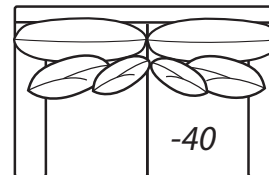

# 7107 Collection

Standard 45" depth  
42" depth also available

**7107-80 Sofa**

**-80 Sofa**

Outside: 97W Inside: 81W  
Backs: (2)22 Pillows: (2)19  
COM: AA

**-70 Sofa**

Outside: 88W Inside: 72W  
Backs: (2)22 Pillows: (2)19  
COM: V

**-40 Loveseat**

Outside: 70W Inside: 55W  
Backs: (2) 22 Pillows: (2)19  
COM: U

**-64 Ottoman**

39W x 25D x 18H  
COM: D

**-60 Chair**

Outside: 49W Inside: 31W  
Pillows: (2)19 COM: N

**-43 Left Arm Loveseat**

### -32 Round Corner

Outside: 81W Inside: 16W  
Wall Depth: 57"  
Backs: (1)25, (2)22  
COM: O

### -55 Ottoman

41W x 40.5D x 20H  
COM: H

**7107-43 Left Arm Loveseat,  
7107-62 Right Arm Chaise**

**7107-43 Left Arm Loveseat, 7107-31 Square Corner, 7107-42 Right Arm Loveseat**