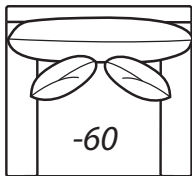

# 7107 Collection

Standard 45" depth  
42" depth also available

**7107-80 Sofa**

**-80 Sofa**

Outside: 97W Inside: 81W  
Backs: (2)22 Pillows: (2)19  
COM: AA

**-70 Sofa**

Outside: 88W Inside: 72W  
Backs: (2)22 Pillows: (2)19  
COM: V

**-40 Loveseat**

Outside: 70W Inside: 55W  
Backs: (2) 22 Pillows: (2)19  
COM: U

**-64 Ottoman**

39W x 25D x 18H  
COM: D

**-60 Chair**

Outside: 49W Inside: 31W  
Pillows: (2)19 COM: N

**-43 Left Arm Loveseat**

**One Arm Loveseat**

Outside: 85W Inside: 75.5W  
Backs: (2)22 Pillows: (2)19  
COM: T

**-42 Right Arm Loveseat**

**-51 Armless Chair**

Outside: 40.5W Inside: 40.5W  
Backs: (1)22 Pillows: (1)19  
COM: M

**-53 Left Arm Chair**

### -32 Round Corner

Outside: 81W Inside: 16W  
Wall Depth: 57"  
Backs: (1)25, (2)22  
COM: O