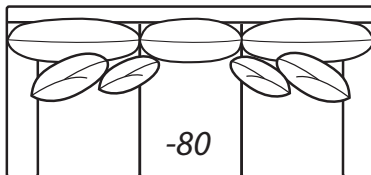

# 7107 Collection

Standard 45" depth  
42" depth also available

**7107-80 Sofa**

**-80 Sofa**

Outside: 97W Inside: 81W  
Backs: (2)22 Pillows: (2)19  
COM: AA

**-70 Sofa**

Outside: 88W Inside: 72W  
Backs: (2)22 Pillows: (2)19  
COM: V

**-40 Loveseat**

Outside: 70W Inside: 55W  
Backs: (2) 22 Pillows: (2)19  
COM: U

**-64 Ottoman**

39W x 25D x 18H  
COM: D

**-60 Chair**

Outside: 49W Inside: 31W  
Pillows: (2)19 COM: N

**-43 Left Arm Loveseat**

**One Arm Chair**  
Outside: 44W Inside: 35W  
Backs: (1)22 Pillows: (1)19  
COM: K

**-52 Right Arm Chair**

Scale: 1/4" = 1' All dimensions listed are approximate.

### -31 Square Corner

Outside: 45W Inside: 27W  
Backs: (1)25, (2)22  
COM: R