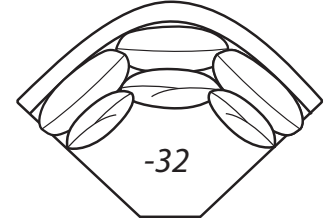

# 7107 Collection

Overall Height	Overall Depth	Inside Depth	Arm Height	Seat Height	Seat Cushion
36	45 or 42	28 or 25	27	20	UD

Standard with accent nail trim.

45" depth standard. To order 42" depth, add /42 to product number.  
Example: 7107-80/42

### One Arm Chaise

Outside: 44W Inside: 35W  
Outside Depth: 86  
Backs: (1)22 Pillows: (1)19  
COM: N

**-62 Right Arm Chaise**

### -31 Square Corner

Outside: 45W Inside: 27W  
Backs: (1)25, (2)22  
COM: R