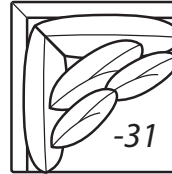

Scale: 1/4" = 1' All dimensions listed are approximate.

7107 Collection

Overall Height	Overall Depth	Inside Depth	Arm Height	Seat Height	Seat Cushion
36	45 or 42	28 or 25	27	20	UD

Standard with accent nail trim.

45" depth standard. To order 42" depth, add /42 to product number.
Example: 7107-80/42

One Arm Chaise

Outside: 44W Inside: 35W
Outside Depth: 86
Backs: (1)22 Pillows: (1)19
COM: N

-31 Square Corner

Outside: 45W Inside: 27W
Backs: (1)25, (2)22
COM: R

-32 Round Corner

Outside: 81W Inside: 16W
Wall Depth: 57"
Backs: (1)25, (2)22
COM: O

-55 Ottoman

41W x 40.5D x 20H
COM: H