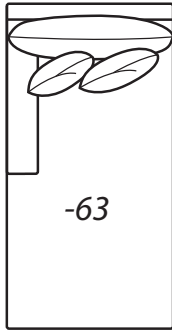

**-40 Loveseat**

Outside: 70W Inside: 55W  
Backs: (2) 22 Pillows: (2)19  
COM: U

**-64 Ottoman**

39W x 25D x 18H  
COM: D

**-60 Chair**

Outside: 49W Inside: 31W  
Pillows: (2)19 COM: N

**-43 Left Arm Loveseat**

**One Arm Loveseat**

Outside: 85W Inside: 75.5W  
Backs: (2)22 Pillows: (2)19  
COM: T

**-42 Right Arm Loveseat**

**-51 Armless Chair**

Outside: 40.5W Inside: 40.5W  
Backs: (1)22 Pillows: (1)19  
COM: M

**-53 Left Arm Chair**

**One Arm Chair**  
Outside: 44W Inside: 35W  
Backs: (1)22 Pillows: (1)19  
COM: K

**-52 Right Arm Chair**

Scale: 1/4" = 1' All dimensions listed are approximate.

# 7107 Collection

Overall Height	Overall Depth	Inside Depth	Arm Height	Seat Height	Seat Cushion
36	45 or 42	28 or 25	27	20	UD

Standard with accent nail trim.

45" depth standard. To order 42" depth, add /42 to product number.  
Example: 7107-80/42