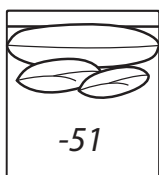

**-40 Loveseat**

Outside: 70W Inside: 55W  
Backs: (2) 22 Pillows: (2)19  
COM: U

**-64 Ottoman**

39W x 25D x 18H  
COM: D

**-60 Chair**

Outside: 49W Inside: 31W  
Pillows: (2)19 COM: N

**-43 Left Arm Loveseat**

**One Arm Loveseat**

Outside: 85W Inside: 75.5W  
Backs: (2)22 Pillows: (2)19  
COM: T

**-42 Right Arm Loveseat**

**-51 Armless Chair**

Outside: 40.5W Inside: 40.5W  
Backs: (1)22 Pillows: (1)19  
COM: M

**-53 Left Arm Chair**

### -32 Round Corner

Outside: 81W Inside: 16W  
Wall Depth: 57"  
Backs: (1)25, (2)22  
COM: O

### -55 Ottoman

41W x 40.5D x 20H  
COM: H

**7107-43 Left Arm Loveseat,  
7107-62 Right Arm Chaise**

**7107-43 Left Arm Loveseat, 7107-31 Square Corner, 7107-42 Right Arm Loveseat**