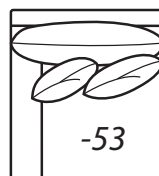

**-40 Loveseat**

Outside: 70W Inside: 55W  
Backs: (2) 22 Pillows: (2)19  
COM: U

**-64 Ottoman**

39W x 25D x 18H  
COM: D

**-60 Chair**

Outside: 49W Inside: 31W  
Pillows: (2)19 COM: N

**-43 Left Arm Loveseat**

**One Arm Loveseat**

Outside: 85W Inside: 75.5W  
Backs: (2)22 Pillows: (2)19  
COM: T

**-42 Right Arm Loveseat**

**-51 Armless Chair**

Outside: 40.5W Inside: 40.5W  
Backs: (1)22 Pillows: (1)19  
COM: M

**-53 Left Arm Chair**

**One Arm Chair**  
Outside: 44W Inside: 35W  
Backs: (1)22 Pillows: (1)19  
COM: K

**-52 Right Arm Chair**

Scale: 1/4" = 1' All dimensions listed are approximate.

# 7107 Collection

Overall Height	Overall Depth	Inside Depth	Arm Height	Seat Height	Seat Cushion
36	45 or 42	28 or 25	27	20	UD

Standard with accent nail trim.

45" depth standard. To order 42" depth, add /42 to product number.  
Example: 7107-80/42