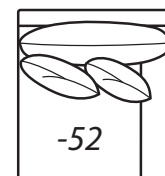

**-40 Loveseat**

Outside: 70W Inside: 55W  
Backs: (2) 22 Pillows: (2)19  
COM: U

**-64 Ottoman**

39W x 25D x 18H  
COM: D

**-60 Chair**

Outside: 49W Inside: 31W  
Pillows: (2)19 COM: N

**-43 Left Arm Loveseat**

**One Arm Loveseat**

Outside: 85W Inside: 75.5W  
Backs: (2)22 Pillows: (2)19  
COM: T

**-42 Right Arm Loveseat**

**-51 Armless Chair**

Outside: 40.5W Inside: 40.5W  
Backs: (1)22 Pillows: (1)19  
COM: M

**-53 Left Arm Chair**

**One Arm Chair**  
Outside: 44W Inside: 35W  
Backs: (1)22 Pillows: (1)19  
COM: K

**-52 Right Arm Chair**

Scale: 1/4" = 1' All dimensions listed are approximate.

# 7107 Collection

Overall Height	Overall Depth	Inside Depth	Arm Height	Seat Height	Seat Cushion
36	45 or 42	28 or 25	27	20	UD

Standard with accent nail trim.

45" depth standard. To order 42" depth, add /42 to product number.  
Example: 7107-80/42