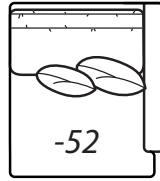

37W x 24D x 18H

COM: F

-43 Left Arm Loveseat

Outside: 81W Inside: 77W

Pillows: (2)19 (2)16

COM: V

-42 Right Arm Loveseat

Outside: 81W Inside: 77W

Pillows: (2)19 (2)16

COM: V

-31 Corner

Outside: 46W Inside: 27W

Pillows: (1)19

COM: N

Scale: 1/4" = 1' All dimensions listed are approximate.

7230 Series

Overall Height	Overall Depth	Inside Depth	Arm Height	Seat Height	Seat Cushion
36	46	27	26	19	UD

-53 Left Arm Chair

Outside: 40.5W Inside: 36.5W

Pillows: (1)19 (1)16

COM: M

-52 Right Arm Chair

Outside: 40.5W Inside: 36.5W

Pillows: (1)19 (1)16

COM: M

-51 Armless Chair

Outside: 40.5W Inside: 40.5W

Pillows: (1)19 (1)16

COM: O

7230-60 Chair

7230-80 Sofa