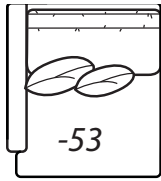

37W x 24D x 18H

COM: F

-43 Left Arm Loveseat

Outside: 81W Inside: 77W

Pillows: (2)19 (2)16

COM: V

-42 Right Arm Loveseat

Outside: 81W Inside: 77W

Pillows: (2)19 (2)16

COM: V

-31 Corner

Outside: 46W Inside: 27W

Pillows: (1)19

COM: N

Scale: 1/4" = 1' All dimensions listed are approximate.

7230 Series

Overall Height	Overall Depth	Inside Depth	Arm Height	Seat Height	Seat Cushion
36	46	27	26	19	UD

-53 Left Arm Chair

Outside: 40.5W Inside: 36.5W

Pillows: (1)19 (1)16

COM: M

-52 Right Arm Chair

Outside: 40.5W Inside: 36.5W