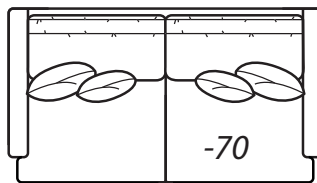

7230 Sectional Series

7230-43 Left Arm Loveseat, 7230-31 Corner, 7230-51 Armless Chair, 7230-53 Left Arm Chair and (2) 7711-56 Swivel Chairs

-80 Sofa

Outside: 91W Inside: 82W

Pillows: (2)19 (2)16

COM: Y

-70 Sofa

37W x 24D x 18H

COM: F

-43 Left Arm Loveseat

Outside: 81W Inside: 77W

Pillows: (2)19 (2)16

COM: V

-42 Right Arm Loveseat

Outside: 81W Inside: 77W

Pillows: (2)19 (2)16

COM: V

-31 Corner

Outside: 46W Inside: 27W

Pillows: (1)19

COM: N

Scale: 1/4" = 1' All dimensions listed are approximate.

7230 Series

Overall Height	Overall Depth	Inside Depth	Arm Height	Seat Height	Seat Cushion
36	46	27	26	19	UD

-53 Left Arm Chair

Outside: 40.5W Inside: 36.5W

Pillows: (1)19 (1)16

COM: M

-52 Right Arm Chair

Outside: 40.5W Inside: 36.5W