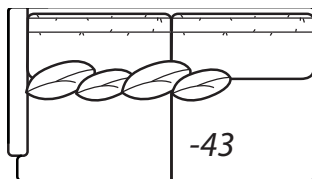

Outside: 83W Inside: 74W

Pillows: (2)19 (2)16

COM: W

-60 Chair

Outside: 44W Inside: 35W

Pillows: (2)19

COM: N

-64 Ottoman

37W x 24D x 18H

COM: F

-43 Left Arm Loveseat

Outside: 81W Inside: 77W

Pillows: (2)19 (2)16

COM: V

-42 Right Arm Loveseat

Outside: 81W Inside: 77W

Pillows: (2)19 (2)16

COM: V

-31 Corner

Outside: 46W Inside: 27W

Pillows: (1)19

COM: N

Scale: 1/4" = 1' All dimensions listed are approximate.

7230 Series

Overall Height	Overall Depth	Inside Depth	Arm Height	Seat Height	Seat Cushion
36	46	27	26	19	UD

-53 Left Arm Chair

Outside: 40.5W Inside: 36.5W

Pillows: (1)19 (1)16

COM: M

-52 Right Arm Chair

Outside: 40.5W Inside: 36.5W