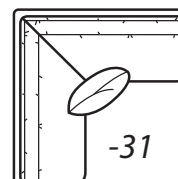

37W x 24D x 18H

COM: F

-43 Left Arm Loveseat

Outside: 81W Inside: 77W

Pillows: (2)19 (2)16

COM: V

-42 Right Arm Loveseat

Outside: 81W Inside: 77W

Pillows: (2)19 (2)16

COM: V

-31 Corner

Outside: 46W Inside: 27W

Pillows: (1)19

COM: N

Scale: 1/4" = 1' All dimensions listed are approximate.

7230 Series

Overall Height	Overall Depth	Inside Depth	Arm Height	Seat Height	Seat Cushion
36	46	27	26	19	UD

-53 Left Arm Chair

Outside: 40.5W Inside: 36.5W

Pillows: (1)19 (1)16

COM: M

-52 Right Arm Chair

Outside: 40.5W Inside: 36.5W