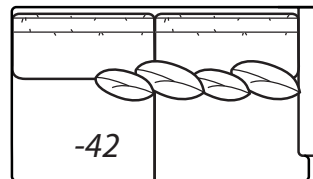

37W x 24D x 18H

COM: F

-43 Left Arm Loveseat

Outside: 81W Inside: 77W

Pillows: (2)19 (2)16

COM: V

-42 Right Arm Loveseat

Outside: 81W Inside: 77W

Pillows: (2)19 (2)16

COM: V

-31 Corner

Outside: 46W Inside: 27W

Pillows: (1)19

COM: N

Scale: 1/4" = 1' All dimensions listed are approximate.

7230 Series

Overall Height	Overall Depth	Inside Depth	Arm Height	Seat Height	Seat Cushion
36	46	27	26	19	UD

-53 Left Arm Chair

Outside: 40.5W Inside: 36.5W

Pillows: (1)19 (1)16

COM: M

-52 Right Arm Chair

Outside: 40.5W Inside: 36.5W