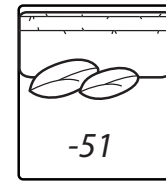

37W x 24D x 18H

COM: F

-43 Left Arm Loveseat

Outside: 81W Inside: 77W

Pillows: (2)19 (2)16

COM: V

-42 Right Arm Loveseat

Outside: 81W Inside: 77W

Pillows: (2)19 (2)16

COM: V

-31 Corner

Outside: 46W Inside: 27W

Pillows: (1)19

COM: N

Scale: 1/4" = 1' All dimensions listed are approximate.

7230 Series

Overall Height	Overall Depth	Inside Depth	Arm Height	Seat Height	Seat Cushion
36	46	27	26	19	UD

-53 Left Arm Chair

Outside: 40.5W Inside: 36.5W

Pillows: (1)19 (1)16

COM: M

-52 Right Arm Chair

Outside: 40.5W Inside: 36.5W

Pillows: (1)19 (1)16

COM: M

-51 Armless Chair

Outside: 40.5W Inside: 40.5W

Pillows: (1)19 (1)16

COM: O

7230-60 Chair

7230-80 Sofa