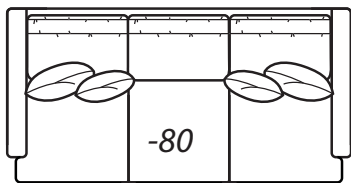

7230 Sectional Series

7230-43 Left Arm Loveseat, 7230-31 Corner, 7230-51 Armless Chair, 7230-53 Left Arm Chair and (2) 7711-56 Swivel Chairs

-80 Sofa

Outside: 91W Inside: 82W

Pillows: (2)19 (2)16

COM: Y

-70 Sofa

37W x 24D x 18H

COM: F

-43 Left Arm Loveseat

Outside: 81W Inside: 77W

Pillows: (2)19 (2)16

COM: V

-42 Right Arm Loveseat

Outside: 81W Inside: 77W

Pillows: (2)19 (2)16

COM: V

-31 Corner

Outside: 46W Inside: 27W

Pillows: (1)19

COM: N

Scale: 1/4" = 1' All dimensions listed are approximate.

7230 Series

Overall Height	Overall Depth	Inside Depth	Arm Height	Seat Height	Seat Cushion
36	46	27	26	19	UD

-53 Left Arm Chair

Outside: 40.5W Inside: 36.5W

Pillows: (1)19 (1)16

COM: M

-52 Right Arm Chair

Outside: 40.5W Inside: 36.5W