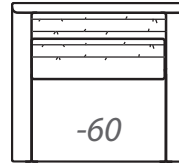

-60 Chair 1/2
Outside: 46W Inside: 33W
COM: L