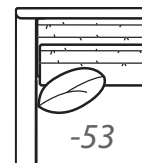

## Step 2: Select items

**-80 Sofa**  
Outside: 111W Inside: 98W  
COM: AB

**-20 Sofa**  
Outside: 99W Inside: 86W  
COM: V

**-10 Sofa**  
Outside: 87W Inside: 74W  
COM: S

Scale: 1/4" = 1' All dimensions listed are approximate.

Width measurements based on widest arm style, the Roll Arm. Overall width is reduced with these arm options: Slope & Track - 1.5" per arm. Seating area dimensions are not affected by arm choice.

**-50 Chair**  
Outside: 41W Inside: 28W  
COM: L

**-23 Left Arm Sofa**

**One Arm Sofa**  
Outside: 92.5W  
Inside: 86.5W  
COM: S

**-22 Right Arm Sofa**

**-51 Armless Chair**  
Outside: 29W  
Inside: 29W  
COM: G

**-43 Left Arm Loveseat**

**One Arm Loveseat**  
Outside: 62.5W  
Inside: 56.5W  
COM: O

**-42 Right Arm Loveseat**

**-53 Left Arm Chair**

**One Arm Chair**  
Outside: 36W  
Inside: 29W  
COM: J

**-52 Right Arm Chair**

**-25 Left Arm Corner Sofa**

**One Arm Corner Sofa**  
Outside: 104.5W  
Inside: 78.5W  
COM: V