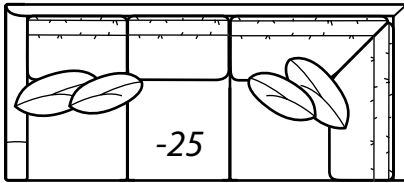

7258 COLLECTION

COLLECTIONS

8114-PRC Power Recliner, 7258-20 Sofa

Overall Height	Overall Depth	Inside Depth	Arm Height	Seat Height	Seat Cushion
37	44	25	26	19	UD

Standard: Loose pillow back

7258-43 Left Arm Loveseat, 7258-32 Rounded Corner, 7258-42 Right Arm Loveseat

AVAILABLE ITEMS

Scale: 1/4" = 1' All dimensions are approximate.

-20 Sofa

Outside: 95W Inside: 84W
 (2) 22" Pillows, (2) 19" Pillows
 COM: U

-40 Loveseat

Outside: 62W Inside: 51W
 (2) 22" Pillows
 COM: Q

-50/41 Chair

Outside: 32W Inside: 21W
 Outside Depth: 41"
 COM: H

-31 Corner

Outside: 44W Inside: 44W
 (1) 22" Pillow, (1) 19" Pillow
 COM: L

-25 Left Arm Corner Sofa

One Arm Corner Sofa

Outside: 100W Inside: 77W
 (2) 22" Pillows, (2) 19" Pillows
 COM: Y