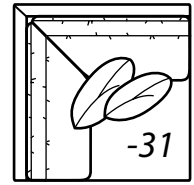

7258 COLLECTION

COLLECTIONS

8114-PRC Power Recliner, 7258-20 Sofa

Overall Height	Overall Depth	Inside Depth	Arm Height	Seat Height	Seat Cushion
37	44	25	26	19	UD

Standard: Loose pillow back

7258-43 Left Arm Loveseat, 7258-32 Rounded Corner, 7258-42 Right Arm Loveseat

AVAILABLE ITEMS

Scale: 1/4" = 1' All dimensions are approximate.

-20 Sofa

Outside: 95W Inside: 84W
 (2) 22" Pillows, (2) 19" Pillows
 COM: U

-40 Loveseat

Outside: 62W Inside: 51W
 (2) 22" Pillows
 COM: Q

-50/41 Chair

Outside: 32W Inside: 21W
 Outside Depth: 41"
 COM: H

-31 Corner

Outside: 44W Inside: 44W
 (1) 22" Pillow, (1) 19" Pillow
 COM: L

-25 Left Arm Corner Sofa

One Arm Corner Sofa

Outside: 100W Inside: 77W
 (2) 22" Pillows, (2) 19" Pillows
 COM: Y