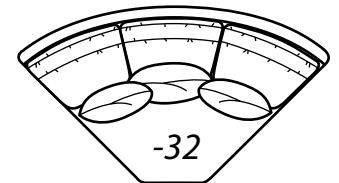

AVAILABLE ITEMS

Scale: 1/4" = 1' All dimensions are approximate.

-20 Sofa

Outside: 95W Inside: 84W
 (2) 22" Pillows, (2) 19" Pillows
 COM: U

-40 Loveseat

Outside: 62W Inside: 51W
 (2) 22" Pillows
 COM: Q

-50/41 Chair

Outside: 32W Inside: 21W
 Outside Depth: 41"
 COM: H

-31 Corner

Outside: 44W Inside: 44W
 (1) 22" Pillow, (1) 19" Pillow
 COM: L

-25 Left Arm Corner Sofa

One Arm Corner Sofa

Outside: 100W Inside: 77W
 (2) 22" Pillows, (2) 19" Pillows
 COM: Y

-24 Right Arm Corner Sofa

-23 Left Arm Sofa

One Arm Sofa

Outside: 81W Inside: 77W
 (1) 22" Pillow, (1) 19" Pillow
 COM: S

-22 Right Arm Sofa

-32 Rounded Corner

Outside: 77W Inside: 17W
 (1) 22" Pillow, (2) 19" Pillows
 Wall Depth 55.5"
 COM: P