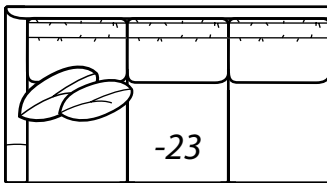

7258 COLLECTION

COLLECTIONS

8114-PRC Power Recliner, 7258-20 Sofa

Overall Height	Overall Depth	Inside Depth	Arm Height	Seat Height	Seat Cushion
37	44	25	26	19	UD

Standard: Loose pillow back

7258-43 Left Arm Loveseat, 7258-32 Rounded Corner, 7258-42 Right Arm Loveseat

AVAILABLE ITEMS

Scale: 1/4" = 1' All dimensions are approximate.

-20 Sofa

Outside: 95W Inside: 84W
 (2) 22" Pillows, (2) 19" Pillows
 COM: U

-40 Loveseat

Outside: 62W Inside: 51W
 (2) 22" Pillows
 COM: Q

-50/41 Chair

Outside: 32W Inside: 21W
 Outside Depth: 41"
 COM: H

-31 Corner

Outside: 44W Inside: 44W
 (1) 22" Pillow, (1) 19" Pillow
 COM: L

-25 Left Arm Corner Sofa

One Arm Corner Sofa

Outside: 100W Inside: 77W
 (2) 22" Pillows, (2) 19" Pillows
 COM: Y

-24 Right Arm Corner Sofa

-23 Left Arm Sofa

One Arm Sofa

Outside: 81W Inside: 77W
 (1) 22" Pillow, (1) 19" Pillow
 COM: S

-22 Right Arm Sofa

-32 Rounded Corner

Outside: 77W Inside: 17W
 (1) 22" Pillow, (2) 19" Pillows
 Wall Depth 55.5"
 COM: P