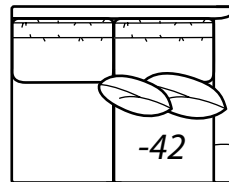

One Arm Loveseat

-42 Right Arm Loveseat

24W X 19D X 18H
COM: D

COLLECTIONS