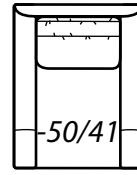

7258 COLLECTION

COLLECTIONS

8114-PRC Power Recliner, 7258-20 Sofa

Overall Height	Overall Depth	Inside Depth	Arm Height	Seat Height	Seat Cushion
37	44	25	26	19	UD

Standard: Loose pillow back

7258-43 Left Arm Loveseat, 7258-32 Rounded Corner, 7258-42 Right Arm Loveseat

AVAILABLE ITEMS

Scale: 1/4" = 1' All dimensions are approximate.

-20 Sofa

Outside: 95W Inside: 84W
 (2) 22" Pillows, (2) 19" Pillows
 COM: U

-40 Loveseat

Outside: 62W Inside: 51W
 (2) 22" Pillows
 COM: Q

-50/41 Chair

Outside: 32W Inside: 21W
 Outside Depth: 41"
 COM: H

-31 Corner

Outside: 44W Inside: 44W
 (1) 22" Pillow, (1) 19" Pillow
 COM: L

-25 Left Arm Corner Sofa

One Arm Corner Sofa

Outside: 100W Inside: 77W
 (2) 22" Pillows, (2) 19" Pillows
 COM: Y