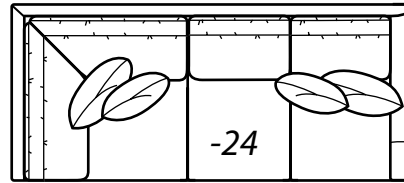

7258 COLLECTION

COLLECTIONS

8114-PRC Power Recliner, 7258-20 Sofa

Overall Height	Overall Depth	Inside Depth	Arm Height	Seat Height	Seat Cushion
37	44	25	26	19	UD

Standard: Loose pillow back

7258-43 Left Arm Loveseat, 7258-32 Rounded Corner, 7258-42 Right Arm Loveseat

AVAILABLE ITEMS

Scale: 1/4" = 1' All dimensions are approximate.

-20 Sofa

Outside: 95W Inside: 84W
 (2) 22" Pillows, (2) 19" Pillows
 COM: U

-40 Loveseat

Outside: 62W Inside: 51W
 (2) 22" Pillows
 COM: Q

-50/41 Chair

Outside: 32W Inside: 21W
 Outside Depth: 41"
 COM: H

-31 Corner

Outside: 44W Inside: 44W
 (1) 22" Pillow, (1) 19" Pillow
 COM: L

-25 Left Arm Corner Sofa

One Arm Corner Sofa

Outside: 100W Inside: 77W
 (2) 22" Pillows, (2) 19" Pillows
 COM: Y

-24 Right Arm Corner Sofa

-23 Left Arm Sofa

One Arm Sofa

Outside: 81W Inside: 77W
 (1) 22" Pillow, (1) 19" Pillow
 COM: S

-22 Right Arm Sofa

-32 Rounded Corner

Outside: 77W Inside: 17W
 (1) 22" Pillow, (2) 19" Pillows
 Wall Depth 55.5"
 COM: P