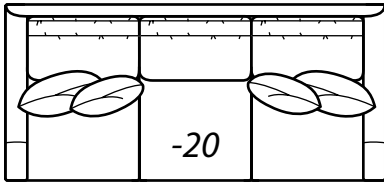

7258 COLLECTION

COLLECTIONS

8114-PRC Power Recliner, 7258-20 Sofa

Overall Height	Overall Depth	Inside Depth	Arm Height	Seat Height	Seat Cushion
37	44	25	26	19	UD

Standard: Loose pillow back

7258-43 Left Arm Loveseat, 7258-32 Rounded Corner, 7258-42 Right Arm Loveseat

AVAILABLE ITEMS

Scale: 1/4" = 1' All dimensions are approximate.

-20 Sofa

Outside: 95W Inside: 84W
 (2) 22" Pillows, (2) 19" Pillows
 COM: U

-40 Loveseat

Outside: 62W Inside: 51W
 (2) 22" Pillows
 COM: Q

-50/41 Chair