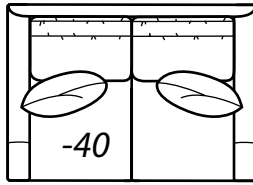

7258 COLLECTION

COLLECTIONS

8114-PRC Power Recliner, 7258-20 Sofa

Overall Height	Overall Depth	Inside Depth	Arm Height	Seat Height	Seat Cushion
37	44	25	26	19	UD

Standard: Loose pillow back

7258-43 Left Arm Loveseat, 7258-32 Rounded Corner, 7258-42 Right Arm Loveseat

AVAILABLE ITEMS

Scale: 1/4" = 1' All dimensions are approximate.

-20 Sofa

Outside: 95W Inside: 84W
 (2) 22" Pillows, (2) 19" Pillows
 COM: U

-40 Loveseat

Outside: 62W Inside: 51W
 (2) 22" Pillows
 COM: Q

-50/41 Chair

Outside: 32W Inside: 21W
 Outside Depth: 41"
 COM: H

-31 Corner

Outside: 44W Inside: 44W
 (1) 22" Pillow, (1) 19" Pillow
 COM: L

-25 Left Arm Corner Sofa

One Arm Corner Sofa

Outside: 100W Inside: 77W
 (2) 22" Pillows, (2) 19" Pillows
 COM: Y