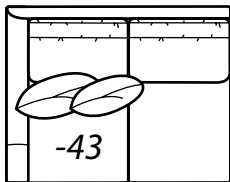

7258 COLLECTION

COLLECTIONS

8114-PRC Power Recliner, 7258-20 Sofa

Overall Height	Overall Depth	Inside Depth	Arm Height	Seat Height	Seat Cushion
37	44	25	26	19	UD

Standard: Loose pillow back

7258-43 Left Arm Loveseat, 7258-32 Rounded Corner, 7258-42 Right Arm Loveseat

AVAILABLE ITEMS

Scale: 1/4" = 1' All dimensions are approximate.

-20 Sofa

Outside: 95W Inside: 84W
 (2) 22" Pillows, (2) 19" Pillows
 COM: U

-40 Loveseat

Outside: 62W Inside: 51W
 (2) 22" Pillows
 COM: Q

-50/41 Chair

Outside: 32W Inside: 21W
 Outside Depth: 41"
 COM: H

-31 Corner

Outside: 44W Inside: 44W
 (1) 22" Pillow, (1) 19" Pillow
 COM: L

-25 Left Arm Corner Sofa

One Arm Corner Sofa

Outside: 100W Inside: 77W
 (2) 22" Pillows, (2) 19" Pillows
 COM: Y

-24 Right Arm Corner Sofa

-23 Left Arm Sofa

One Arm Sofa

Outside: 81W Inside: 77W
 (1) 22" Pillow, (1) 19" Pillow
 COM: S

-22 Right Arm Sofa

-32 Rounded Corner

Outside: 77W Inside: 17W
 (1) 22" Pillow, (2) 19" Pillows
 Wall Depth 55.5"
 COM: P