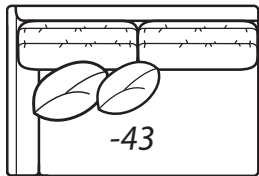

7277 Collection

7277-43 Left Arm Loveseat, 7277-31 Corner, 7277-42 Right Arm Loveseat, 7762-56 Swivel Chair

-43 Left Arm Loveseat

One Arm Loveseat

Outside: 67W Inside: 61W
COM: P

-42 Right Arm Loveseat

-51 Armless Chair
Outside: 30W Inside: 30W
COM: G

-63 Left Arm Chaise

One Arm Chaise

Outside: 36W
Inside: 30W
Outside Depth: 75
COM: O

-62 Right Arm Chaise

-31 Corner
Outside: 45W Inside: 45W
COM: N