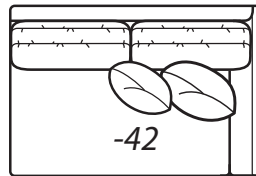

7277 Collection

7277-43 Left Arm Loveseat, 7277-31 Corner, 7277-42 Right Arm Loveseat, 7762-56 Swivel Chair

-43 Left Arm Loveseat

One Arm Loveseat

Outside: 67W Inside: 61W
COM: P

-42 Right Arm Loveseat

-51 Armless Chair
Outside: 30W Inside: 30W
COM: G

-63 Left Arm Chaise

One Arm Chaise

Outside: 36W
Inside: 30W
Outside Depth: 75
COM: O

-62 Right Arm Chaise

-31 Corner
Outside: 45W Inside: 45W
COM: N