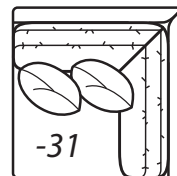

7277 Collection

7277-43 Left Arm Loveseat, 7277-31 Corner, 7277-42 Right Arm Loveseat, 7762-56 Swivel Chair

-43 Left Arm Loveseat

One Arm Loveseat

Outside: 67W Inside: 61W
COM: P

-42 Right Arm Loveseat

-51 Armless Chair
Outside: 30W Inside: 30W
COM: G

-63 Left Arm Chaise

One Arm Chaise

Outside: 36W
Inside: 30W
Outside Depth: 75
COM: O

-62 Right Arm Chaise

-31 Corner
Outside: 45W Inside: 45W
COM: N