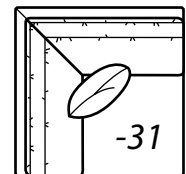

7284-20 Sofa

7284-60 Chair

7284-70 Sofa

AVAILABLE ITEMS

Scale: 1/4" = 1' All dimensions are approximate.

-20 Sofa

Outside: 92W Inside: 84W
COM: V

-70 Sofa

Outside: 85W Inside: 25W
COM: S

-60 Chair

Outside: 38W Inside: 30W
COM: J

-64 Ottoman
38W X 24D X 18H
COM: D

-43 Left Arm Loveseat

One Arm Loveseat
Outside: 82W Inside: 77W
COM: R

-42 Right Arm Loveseat

-31 Corner
Outside: 42W
Inside: 25W
COM: L

-41 Armless Loveseat
Outside: 80W Inside: 80W
COM: N

-51 Armless Chair
Outside: 40W Inside: 40W
COM: I

-63 Left Arm Chaise

One Arm Chaise
Outside: 40W
Inside: 35W
Outside Depth: 64
COM: M

-62 Right Arm Chaise