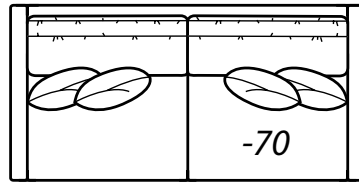

7284 COLLECTION

COLLECTIONS

7284-63 Left Arm Chaise, 7284-42 Right Arm Loveseat, 7273-58 Swivel Glider

Overall Height	Overall Depth	Inside Depth	Arm Height	Seat Height	Seat Cushion
35	42	25	26	18	SR
Standard: Loose Pillow Back / 19" Throw Pillows			Number of standard throw pillows represented in illustration.		

7284-20 Sofa

7284-60 Chair

7284-70 Sofa

AVAILABLE ITEMS

Scale: 1/4" = 1' All dimensions are approximate.

-20 Sofa

Outside: 92W Inside: 84W
COM: V

-70 Sofa

Outside: 85W Inside: 25W
COM: S

-60 Chair

Outside: 38W Inside: 30W
COM: J

-64 Ottoman
38W X 24D X 18H
COM: D

-43 Left Arm Loveseat

One Arm Loveseat
Outside: 82W Inside: 77W
COM: R

-42 Right Arm Loveseat

-31 Corner
Outside: 42W
Inside: 25W
COM: L