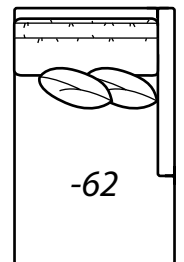

7284-20 Sofa

7284-60 Chair

7284-70 Sofa

AVAILABLE ITEMS

Scale: 1/4" = 1' All dimensions are approximate.

-20 Sofa

Outside: 92W Inside: 84W
COM: V

-70 Sofa

Outside: 85W Inside: 25W
COM: S

-60 Chair

Outside: 38W Inside: 30W
COM: J

-64 Ottoman
38W X 24D X 18H
COM: D

-43 Left Arm Loveseat

One Arm Loveseat
Outside: 82W Inside: 77W
COM: R

-42 Right Arm Loveseat

-31 Corner
Outside: 42W
Inside: 25W
COM: L

-41 Armless Loveseat
Outside: 80W Inside: 80W
COM: N

-51 Armless Chair
Outside: 40W Inside: 40W
COM: I

-63 Left Arm Chaise

One Arm Chaise
Outside: 40W
Inside: 35W
Outside Depth: 64
COM: M

-62 Right Arm Chaise

-55 Ottoman
40W X 40D X 18H
COM: F

COLLECTIONS

7767-50 Chair, 7284-43 Left Arm Loveseat, 7284-31 Corner, 7284-42 Right Arm Loveseat, 2017J-55/48OTT-05 Ottoman