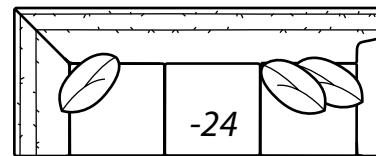

One Arm Corner Sofa

Outside: 92.5W
Inside: 70W
COM: Q

-24 Right Arm Corner Sofa