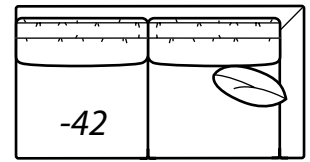

8014 COLLECTION

COLLECTIONS

8014-43 Left Arm Loveseat, 8014-62 Right Arm Chaise

Overall Height	Overall Depth	Inside Depth	Arm Height	Seat Height	Seat Cushion
35	38	23	27	18	SR
Standard: Loose Pillow Back / 19" Throw Pillows			Number of standard throw pillows represented in illustration.		
Chrome Leg standard. To order Bronze leg, add B to product number. Example: 8014B-20.					

Chrome Leg

Bronze Leg
Add B to product number

AVAILABLE ITEMS

Scale: 1/4" = 1' All dimensions are approximate.

-20 Sofa

Outside: 87W Inside: 75W
COM: Q

-43 Left Arm Loveseat

One Arm Loveseat
Outside: 72W Inside: 66W
COM: N

-42 Right Arm Loveseat

-50 Chair

Outside: 36W Inside: 24W
COM: G

-55 Ottoman
28W X 20D X 17H
COM: C

-63 Left Arm Chaise

One Arm Chaise

Outside: 38W
Inside: 32W
Outside Depth: 60
COM: J

-62 Right Arm Chaise