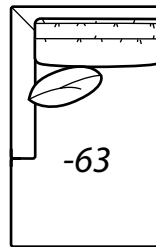

8014 COLLECTION

COLLECTIONS

8014-43 Left Arm Loveseat, 8014-62 Right Arm Chaise

Overall Height	Overall Depth	Inside Depth	Arm Height	Seat Height	Seat Cushion
35	38	23	27	18	SR
Standard: Loose Pillow Back / 19" Throw Pillows			Number of standard throw pillows represented in illustration.		
Chrome Leg standard. To order Bronze leg, add B to product number. Example: 8014B-20.					

Chrome Leg

Bronze Leg
Add B to product number

AVAILABLE ITEMS

Scale: 1/4" = 1' All dimensions are approximate.

-20 Sofa

Outside: 87W Inside: 75W
COM: Q

-43 Left Arm Loveseat

One Arm Loveseat
Outside: 72W Inside: 66W
COM: N

-42 Right Arm Loveseat

-50 Chair

Outside: 36W Inside: 24W
COM: G

-55 Ottoman
28W X 20D X 17H
COM: C

-63 Left Arm Chaise

One Arm Chaise

Outside: 38W
Inside: 32W
Outside Depth: 60
COM: J

-62 Right Arm Chaise

-25 Left Arm Corner Sofa

One Arm Corner Sofa

Outside: 110W
Inside: 92W
COM: U

-24 Right Arm Corner Sofa

8014-43 Left Arm Loveseat,
8014-24 Right Arm Corner Sofa

8014B-63 Left Arm Chaise,
8014B-42 Right Arm Loveseat