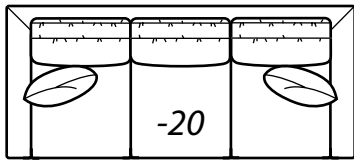

8014 COLLECTION

COLLECTIONS

8014-43 Left Arm Loveseat, 8014-62 Right Arm Chaise

Overall Height	Overall Depth	Inside Depth	Arm Height	Seat Height	Seat Cushion
35	38	23	27	18	SR
Standard: Loose Pillow Back / 19" Throw Pillows			Number of standard throw pillows represented in illustration.		
Chrome Leg standard. To order Bronze leg, add B to product number. Example: 8014B-20.					

Chrome Leg

Bronze Leg
Add B to product number

AVAILABLE ITEMS

Scale: 1/4" = 1' All dimensions are approximate.

-20 Sofa

Outside: 87W Inside: 75W
COM: Q

-43 Left Arm Loveseat

One Arm Loveseat
Outside: 72W Inside: 66W
COM: N

-42 Right Arm Loveseat

-50 Chair

Outside: 36W Inside: 24W
COM: G

-55 Ottoman
28W X 20D X 17H
COM: C

-63 Left Arm Chaise

One Arm Chaise

Outside: 38W
Inside: 32W
Outside Depth: 60
COM: J

-62 Right Arm Chaise