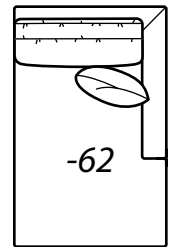

8014 COLLECTION

COLLECTIONS

8014-43 Left Arm Loveseat, 8014-62 Right Arm Chaise

Overall Height	Overall Depth	Inside Depth	Arm Height	Seat Height	Seat Cushion
35	38	23	27	18	SR
Standard: Loose Pillow Back / 19" Throw Pillows			Number of standard throw pillows represented in illustration.		
Chrome Leg standard. To order Bronze leg, add B to product number. Example: 8014B-20.					

Chrome Leg

Bronze Leg
Add B to product number

AVAILABLE ITEMS

Scale: 1/4" = 1' All dimensions are approximate.

-20 Sofa

Outside: 87W Inside: 75W
COM: Q

-43 Left Arm Loveseat

One Arm Loveseat
Outside: 72W Inside: 66W
COM: N

-42 Right Arm Loveseat

-50 Chair

Outside: 36W Inside: 24W
COM: G

-55 Ottoman
28W X 20D X 17H
COM: C

-63 Left Arm Chaise

One Arm Chaise

Outside: 38W
Inside: 32W
Outside Depth: 60
COM: J

-62 Right Arm Chaise

-25 Left Arm Corner Sofa

One Arm Corner Sofa

Outside: 110W
Inside: 92W
COM: U

-24 Right Arm Corner Sofa

8014-43 Left Arm Loveseat,
8014-24 Right Arm Corner Sofa

8014B-63 Left Arm Chaise,
8014B-42 Right Arm Loveseat