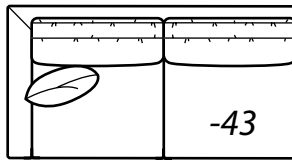

8014 COLLECTION

COLLECTIONS

8014-43 Left Arm Loveseat, 8014-62 Right Arm Chaise

Overall Height	Overall Depth	Inside Depth	Arm Height	Seat Height	Seat Cushion
35	38	23	27	18	SR
Standard: Loose Pillow Back / 19" Throw Pillows			Number of standard throw pillows represented in illustration.		
Chrome Leg standard. To order Bronze leg, add B to product number. Example: 8014B-20.					

Chrome Leg

Bronze Leg
Add B to product number

AVAILABLE ITEMS

Scale: 1/4" = 1' All dimensions are approximate.

-20 Sofa

Outside: 87W Inside: 75W
COM: Q

-43 Left Arm Loveseat

One Arm Loveseat
Outside: 72W Inside: 66W
COM: N

-42 Right Arm Loveseat

-50 Chair

Outside: 36W Inside: 24W
COM: G

-55 Ottoman
28W X 20D X 17H
COM: C

-63 Left Arm Chaise

One Arm Chaise

Outside: 38W
Inside: 32W
Outside Depth: 60
COM: J

-62 Right Arm Chaise