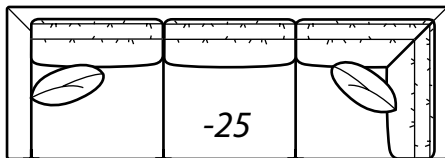

8014 COLLECTION

COLLECTIONS

8014-43 Left Arm Loveseat, 8014-62 Right Arm Chaise

Overall Height	Overall Depth	Inside Depth	Arm Height	Seat Height	Seat Cushion
35	38	23	27	18	SR
Standard: Loose Pillow Back / 19" Throw Pillows			Number of standard throw pillows represented in illustration.		
Chrome Leg standard. To order Bronze leg, add B to product number. Example: 8014B-20.					

Chrome Leg

Bronze Leg
Add B to product number

AVAILABLE ITEMS

Scale: 1/4" = 1' All dimensions are approximate.

-20 Sofa

Outside: 87W Inside: 75W
COM: Q

-43 Left Arm Loveseat

One Arm Loveseat
Outside: 72W Inside: 66W
COM: N

-42 Right Arm Loveseat

-50 Chair

Outside: 36W Inside: 24W
COM: G

-55 Ottoman
28W X 20D X 17H
COM: C

-63 Left Arm Chaise

One Arm Chaise

Outside: 38W
Inside: 32W
Outside Depth: 60
COM: J

-62 Right Arm Chaise