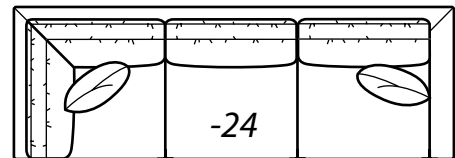

One Arm Corner Sofa

-24 Right Arm Corner Sofa