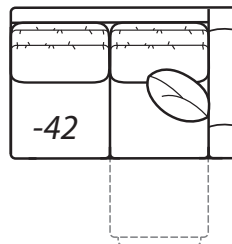

Scale: 1/4" = 1' All dimensions listed are approximate.

8200 Collection

Overall Height	Overall Depth	Inside Depth	Arm Height	Seat Height	Seat Cushion
39	40	20	26	20	CD
Semi-attached backs			Overall depth 63" when fully reclined		
Outside width measurement based on widest arm style, the Den. Outside width will vary by arm option: Club - 2" per arm, Studio - 2.5" per arm. Seating area dimensions are not affected by arm choice.					

One Arm Reclining Sofa
 Outside: 86.5W Inside: 78.5W
 COM: S

-22PRS Right Arm Reclining Sofa

-43PRL Left Arm Reclining Loveseat

One Arm Reclining Loveseat
 Outside: 60.5W
 Inside: 52.5W
 COM: O

-42PRL Right Arm Reclining Loveseat

-32 Rounded Corner
 Outside: 81W Inside: 22W
 Wall Depth: 57"
 COM: P