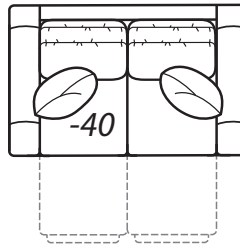

-40PRL Reclining Loveseat
Outside: 67W Inside: 51W
COM: Q