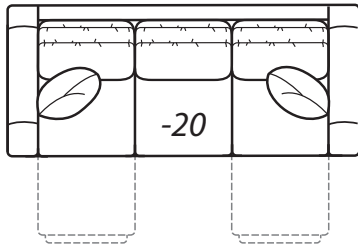

Scale: 1/4" = 1' All dimensions listed are approximate.

8200 Collection

Overall Height	Overall Depth	Inside Depth	Arm Height	Seat Height	Seat Cushion
39	40	20	26	20	CD
Semi-attached backs			Overall depth 63" when fully reclined		
Outside width measurement based on widest arm style, the Den. Outside width will vary by arm option: Club - 2" per arm, Studio - 2.5" per arm. Seating area dimensions are not affected by arm choice.					

Step 2: Select items

-20PRS Reclining Sofa
Outside: 93W Inside: 77W
COM: U