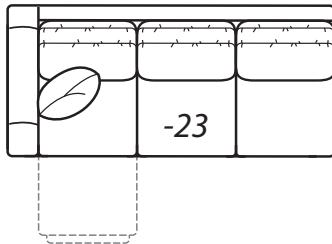

8200 Recharge **Motion Collection**

8200-20PRS STUDIO Sofa

Step 1: Select style

8200 CLUB

*Reduces outside width
by 2" per arm*

8200 DEN

8200 STUDIO

*Reduces outside width
by 2.5" per arm*

Scale: 1/4" = 1' All dimensions listed are approximate.

8200 Collection

Overall Height	Overall Depth	Inside Depth	Arm Height	Seat Height	Seat Cushion
39	40	20	26	20	CD
Semi-attached backs			Overall depth 63" when fully reclined		
Outside width measurement based on widest arm style, the Den. Outside width will vary by arm option: Club - 2" per arm, Studio - 2.5" per arm. Seating area dimensions are not affected by arm choice.					

Step 2: Select items

-20PRS Reclining Sofa
 Outside: 93W Inside: 77W
 COM: U

-40PRL Reclining Loveseat
 Outside: 67W Inside: 51W
 COM: Q

-50PRC Recliner
 Outside: 40W Inside: 24W
 COM: K

-23PRS Left Arm Reclining Sofa

-32 Rounded Corner
 Outside: 81W Inside: 22W
 Wall Depth: 57"
 COM: P