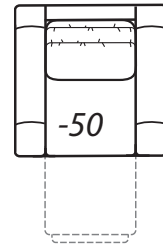

8200 Recharge **Motion Collection**

8200-20PRS STUDIO Sofa

Step 1: Select style

8200 CLUB

*Reduces outside width
by 2" per arm*

8200 DEN

8200 STUDIO

*Reduces outside width
by 2.5" per arm*

Scale: 1/4" = 1' All dimensions listed are approximate.

8200 Collection

Overall Height	Overall Depth	Inside Depth	Arm Height	Seat Height	Seat Cushion
39	40	20	26	20	CD
Semi-attached backs			Overall depth 63" when fully reclined		
Outside width measurement based on widest arm style, the Den. Outside width will vary by arm option: Club - 2" per arm, Studio - 2.5" per arm. Seating area dimensions are not affected by arm choice.					

Step 2: Select items

-20PRS Reclining Sofa
 Outside: 93W Inside: 77W
 COM: U

-40PRL Reclining Loveseat
 Outside: 67W Inside: 51W
 COM: Q

-50PRC Recliner
 Outside: 40W Inside: 24W
 COM: K

-23PRS Left Arm Reclining Sofa

-32 Rounded Corner
 Outside: 81W Inside: 22W
 Wall Depth: 57"
 COM: P