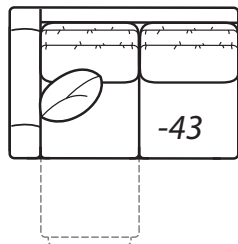

-43PRL Left Arm Reclining Loveseat

One Arm Reclining Loveseat
Outside: 60.5W
Inside: 52.5W
COM: O