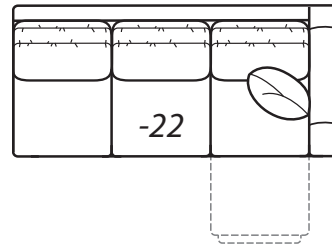

One Arm Reclining Sofa
Outside: 86.5W Inside: 78.5W
COM: S

-22PRS Right Arm Reclining Sofa