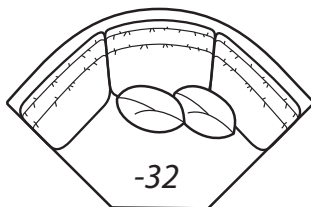

Scale: 1/4" = 1' All dimensions listed are approximate.

8200 Collection

Overall Height	Overall Depth	Inside Depth	Arm Height	Seat Height	Seat Cushion
39	40	20	26	20	CD
Semi-attached backs			Overall depth 63" when fully reclined		
Outside width measurement based on widest arm style, the Den. Outside width will vary by arm option: Club - 2" per arm, Studio - 2.5" per arm. Seating area dimensions are not affected by arm choice.					

Step 2: Select items

-20PRS Reclining Sofa
 Outside: 93W Inside: 77W
 COM: U

-40PRL Reclining Loveseat
 Outside: 67W Inside: 51W
 COM: Q

-50PRC Recliner
 Outside: 40W Inside: 24W
 COM: K

-23PRS Left Arm Reclining Sofa

One Arm Reclining Sofa
 Outside: 86.5W Inside: 78.5W
 COM: S

-22PRS Right Arm Reclining Sofa

-43PRL Left Arm Reclining Loveseat

One Arm Reclining Loveseat
 Outside: 60.5W
 Inside: 52.5W
 COM: O

-42PRL Right Arm Reclining Loveseat

-32 Rounded Corner
 Outside: 81W Inside: 22W
 Wall Depth: 57"
 COM: P