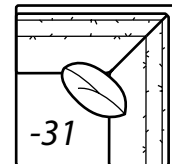

9100-43 Left Arm Loveseat, 9100-31 Corner,  
9100-51 Armless Chair, 9100-42 Right Arm Loveseat, 9100-65 Chottoman

AVAILABLE ITEMS

Scale: 1/4" = 1' All dimensions are approximate.

**-20 Sofa**

Outside: 80W Inside: 72W  
COM: R

**-50 Chair**

Outside: 32W Inside: 24W  
COM: H

**-56 Swivel Chair**

**-55 Ottoman**  
25W X 20D X 18H  
COM: C

**-51 Armless Chair**  
Outside: 24W Inside: 24W  
COM: F

**-25 Left Arm Corner Sofa**

**One Arm  
Corner Sofa**

Outside: 92W  
Inside: 72W  
COM: V

**-24 Right Arm Corner Sofa**

**-65 Chottoman**  
28W X 22D X 19.5H  
COM: D

**-23 Left Arm Sofa**

**One Arm  
Sofa**

Outside: 74.5W  
Inside: 72W  
COM: Q

**-22 Right Arm Sofa**

**-31 Corner**  
Outside: 40W Inside: 23W  
COM: K

**-43 Left Arm Loveseat**

**One Arm  
Loveseat**

Outside: 51.5W  
Inside: 48W  
COM: M

**-42 Right Arm Loveseat**

9100-50 Chair

9100-20 Sofa