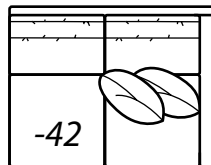

9100-43 Left Arm Loveseat, 9100-31 Corner,  
9100-51 Armless Chair, 9100-42 Right Arm Loveseat, 9100-65 Chottoman

AVAILABLE ITEMS

Scale: 1/4" = 1' All dimensions are approximate.

**-20 Sofa**

Outside: 80W Inside: 72W  
COM: R

**-50 Chair**

Outside: 32W Inside: 24W  
COM: H

**-56 Swivel Chair**

**-55 Ottoman**  
25W X 20D X 18H  
COM: C

**-51 Armless Chair**  
Outside: 24W Inside: 24W  
COM: F

**-25 Left Arm Corner Sofa**

**One Arm  
Corner Sofa**

Outside: 92W  
Inside: 72W  
COM: V

**-24 Right Arm Corner Sofa**

**-65 Chottoman**  
28W X 22D X 19.5H  
COM: D

**-23 Left Arm Sofa**

**One Arm  
Sofa**

Outside: 74.5W  
Inside: 72W  
COM: Q

**-22 Right Arm Sofa**

**-31 Corner**  
Outside: 40W Inside: 23W  
COM: K

**-43 Left Arm Loveseat**

**One Arm  
Loveseat**

Outside: 51.5W  
Inside: 48W  
COM: M

**-42 Right Arm Loveseat**

9100-50 Chair

9100-20 Sofa